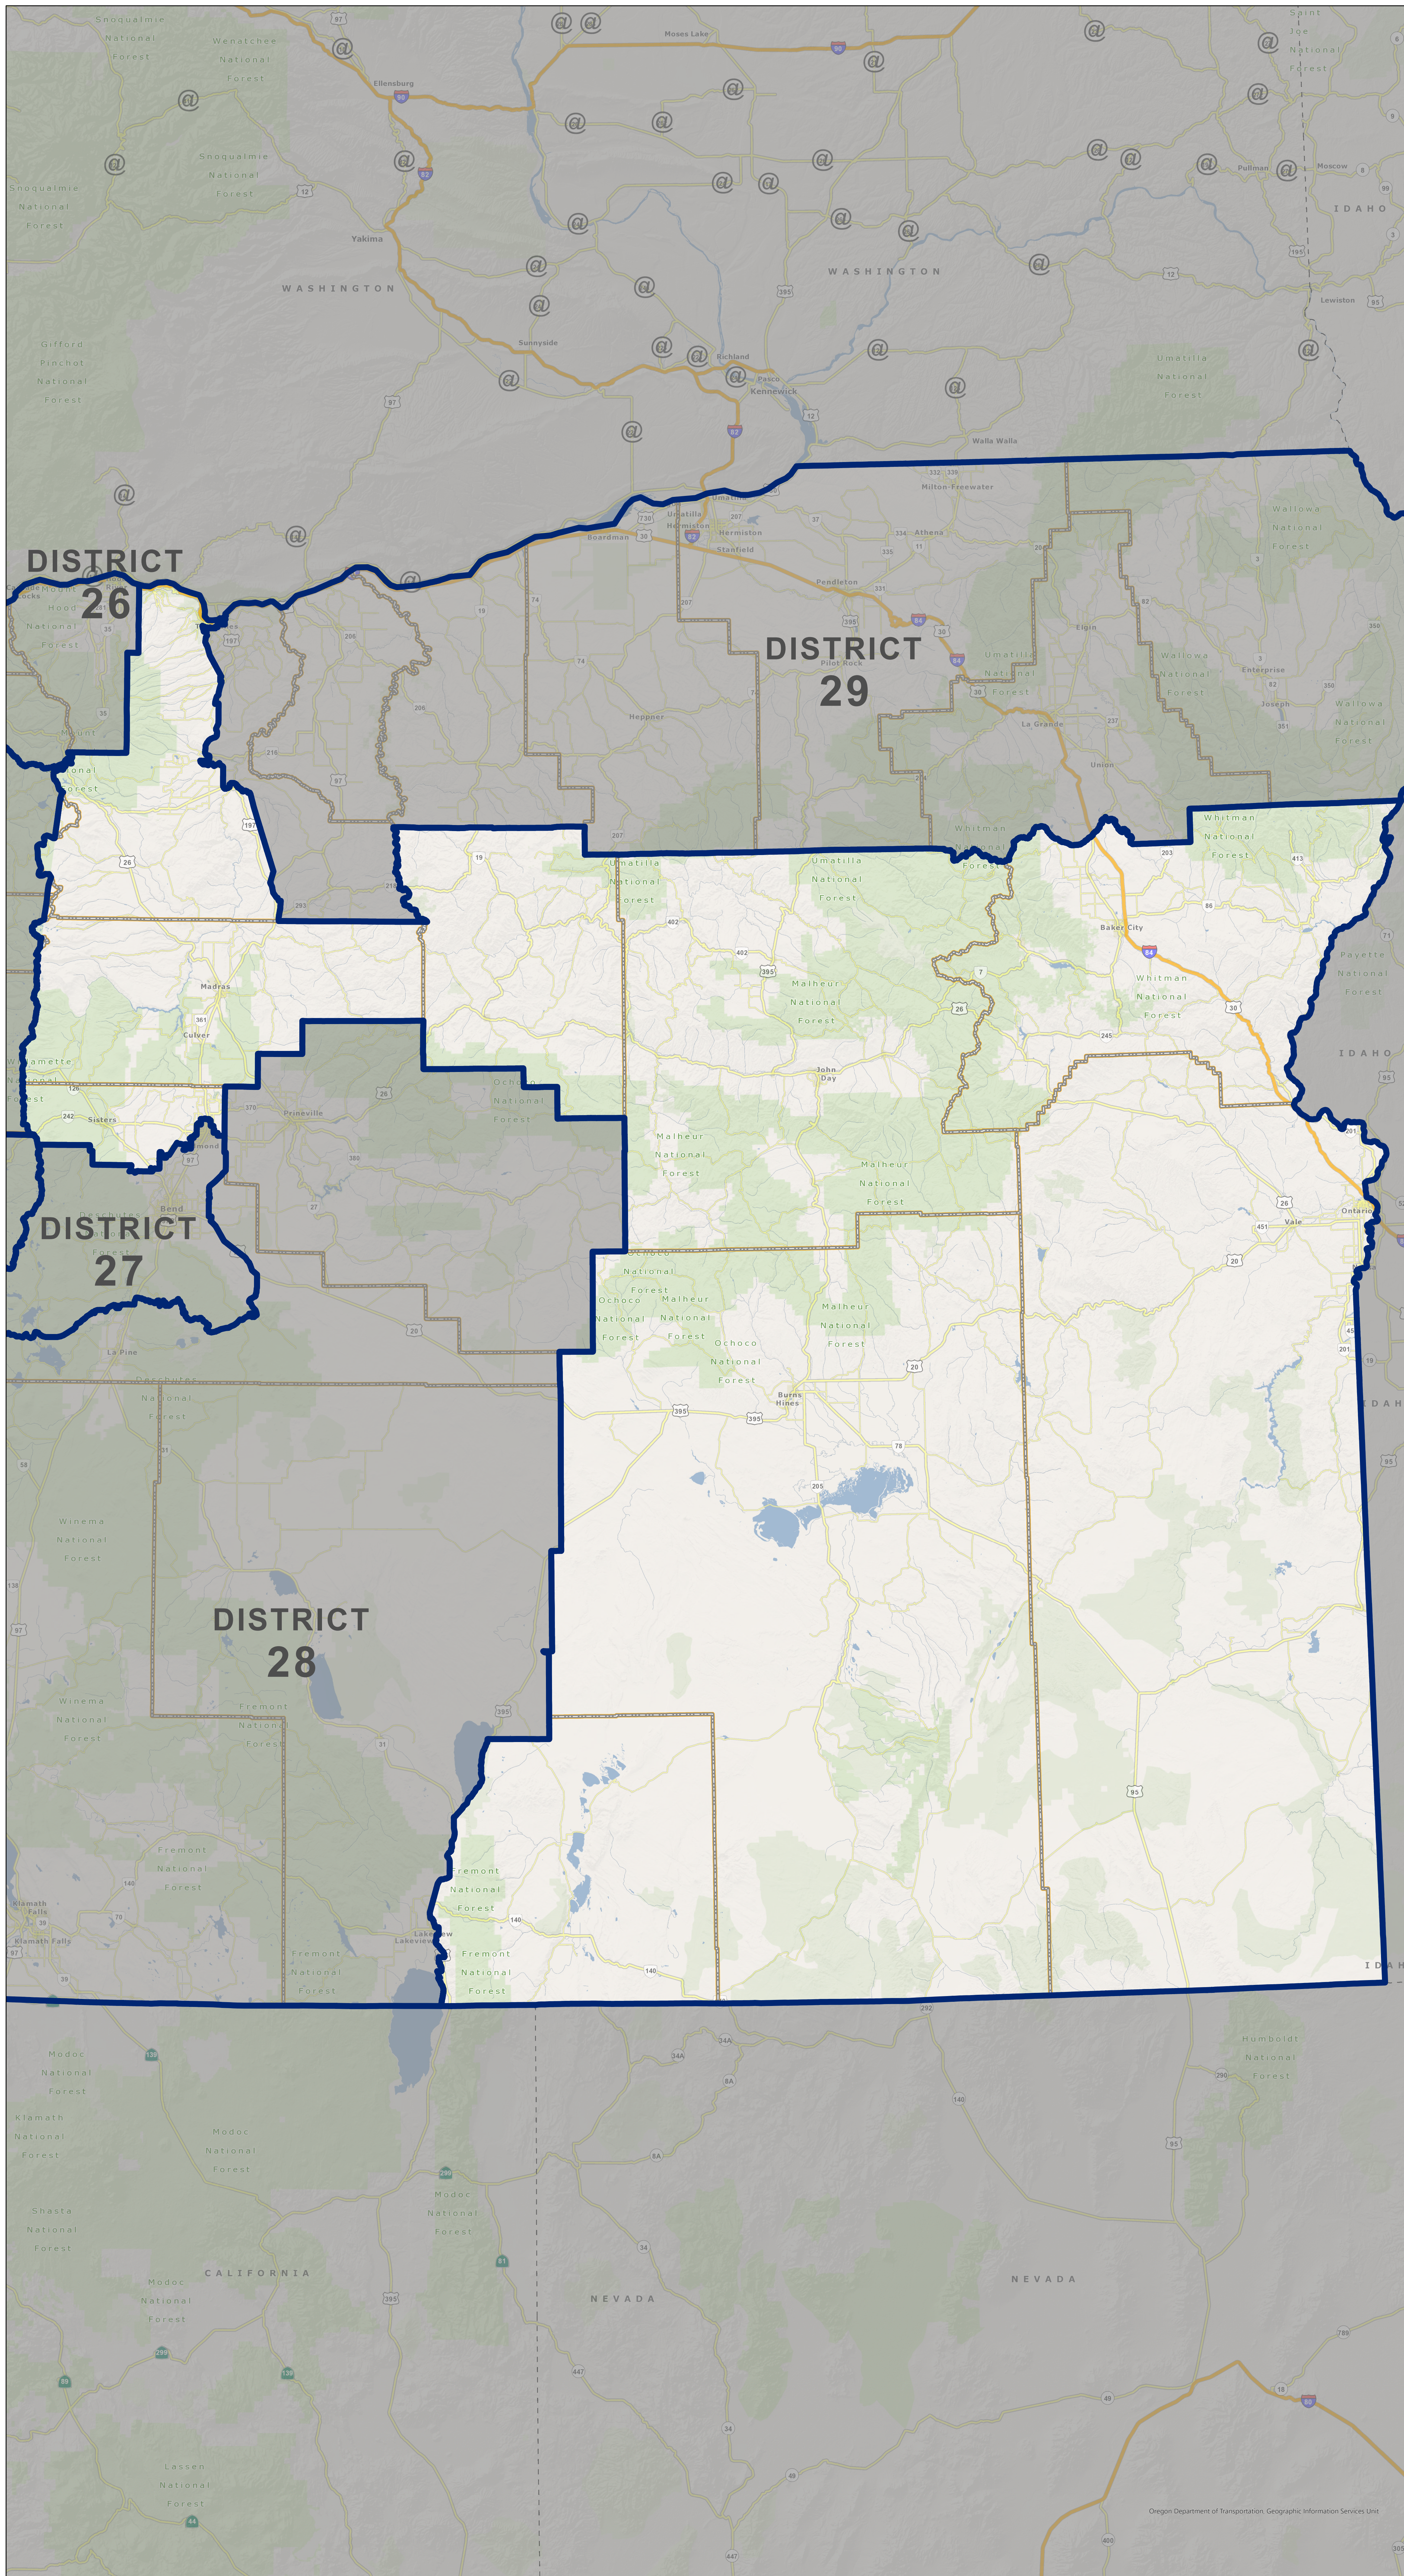

Oregon Senate District 30

Senator Lynn Findley

Main Map Extent

This product is for informational purposes and may not have been prepared for, or be suitable for legal, engineering, or surveying purposes. Users of this information should review or consult the primary data and information sources to ascertain the usability of the information.