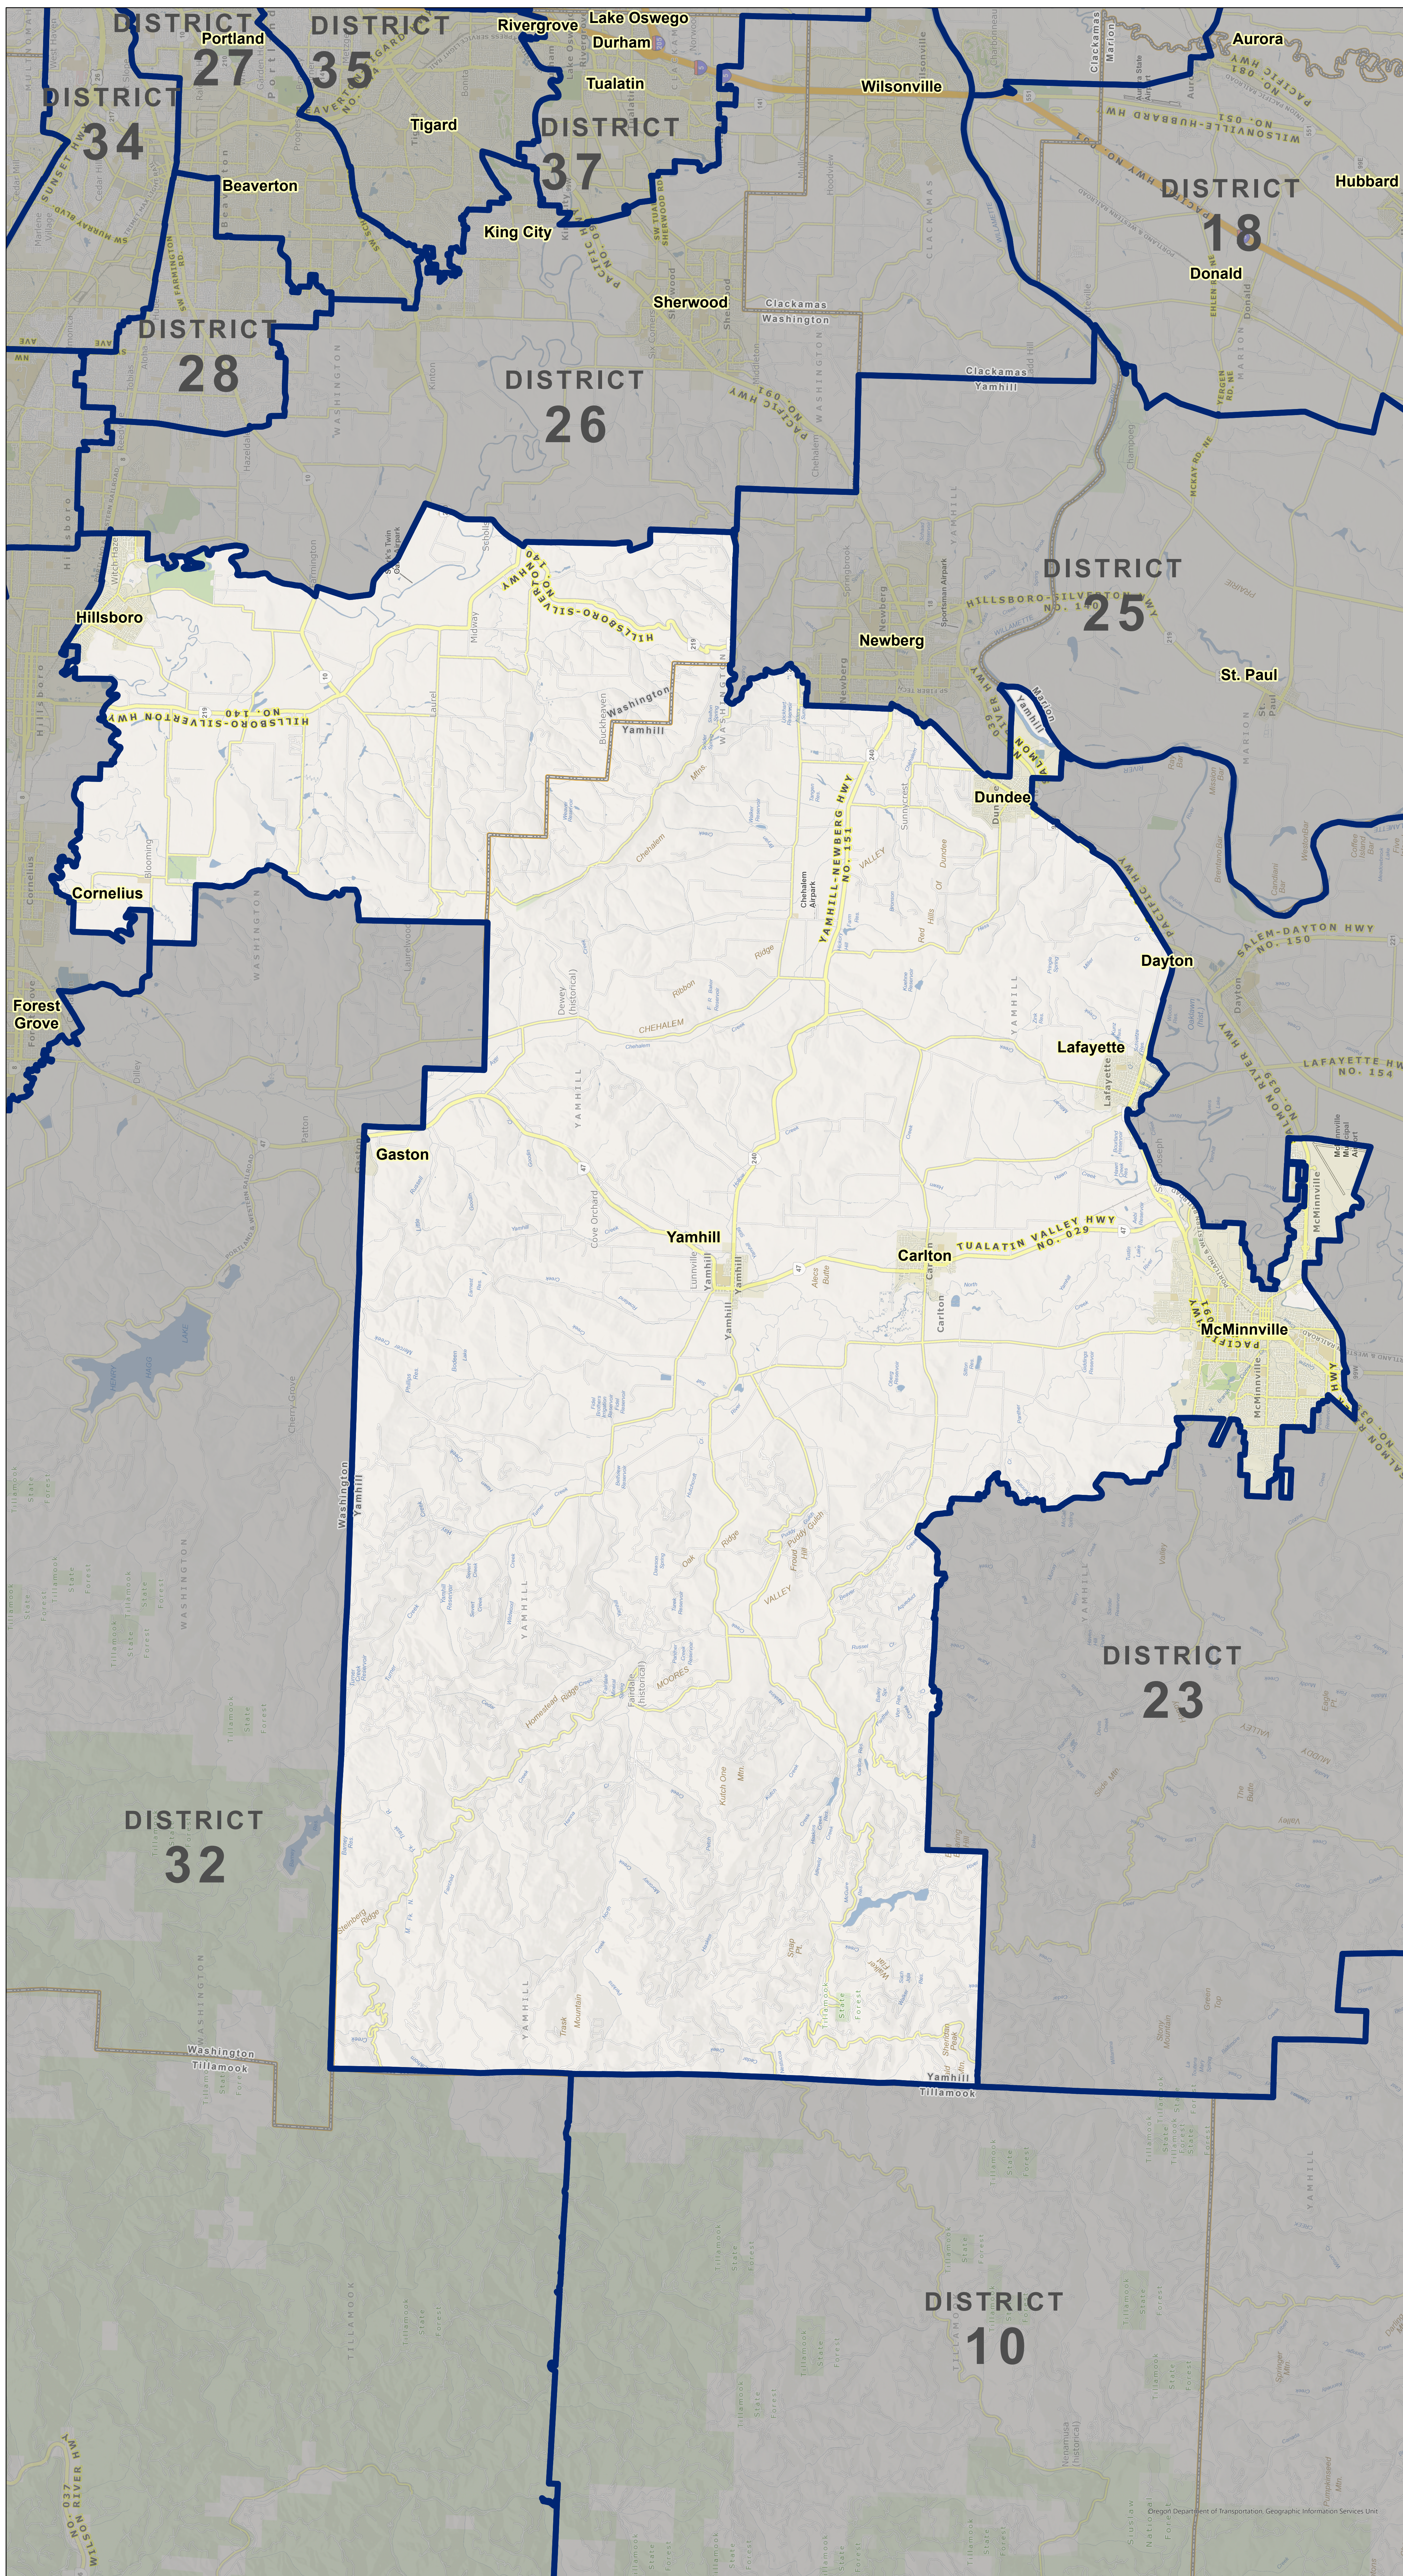

Oregon House District 24

Representative Ron Noble

Main Map Extent

This product is for informational purposes and may not have been prepared for, or be suitable for legal, engineering, or surveying purposes. Users of this information should review or consult the primary data and information sources to ascertain the usability of the information.