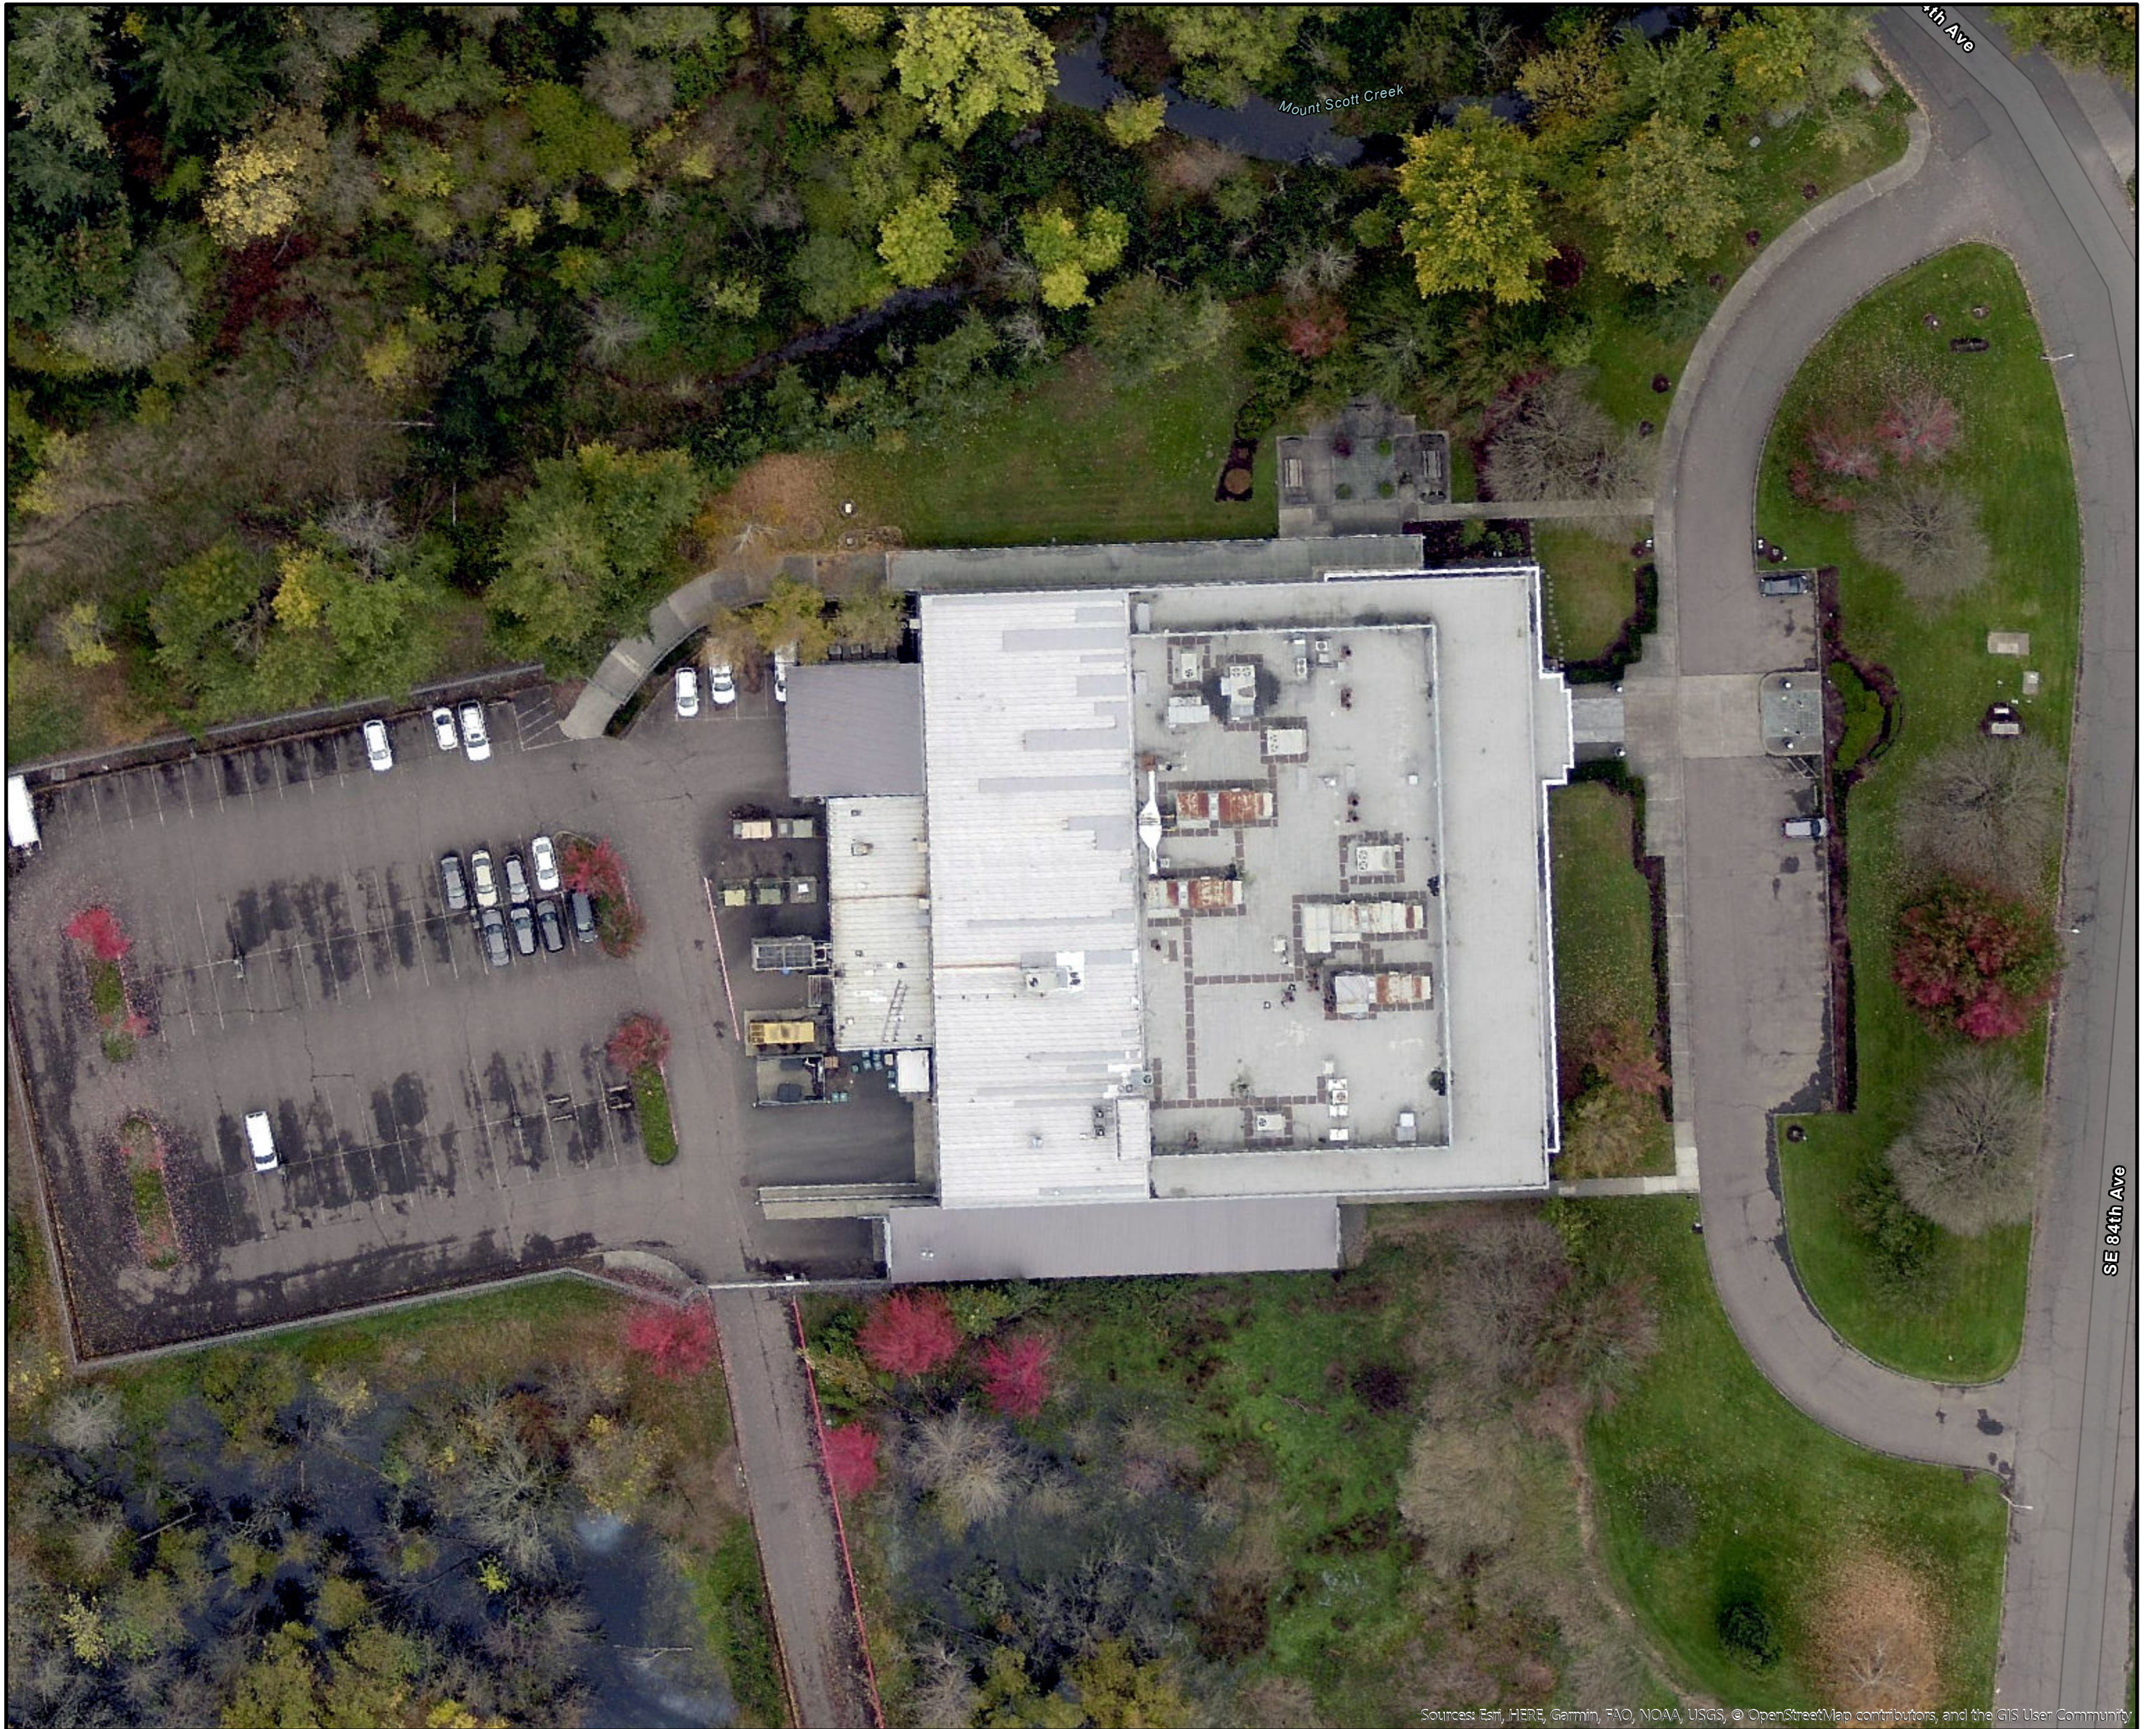

# Portland Crime Lab

13309 SE 84th Ave, Suite 100, Portland, OR 97015

Sources: Esri, HERE, Garmin, FAO, NOAA, USGS, © OpenStreetMap contributors, and the GIS User Community

0 15 30 60 90 120 Feet

Map Produced 2020  
DAS EIS DGT  
Geospatial Enterprise Office  
[gis.oregon.gov](http://gis.oregon.gov)

11/03/2018

© 2018 Pictometry

Pictometry Oblique View Facing West

Data Sources: Pictometry 2018, Esri Streets

This product is for informational purposes and may not have been prepared for, or be suitable for legal, engineering, or surveying purposes. Users of this information should review or consult the primary data and information sources to ascertain the usability of the information.