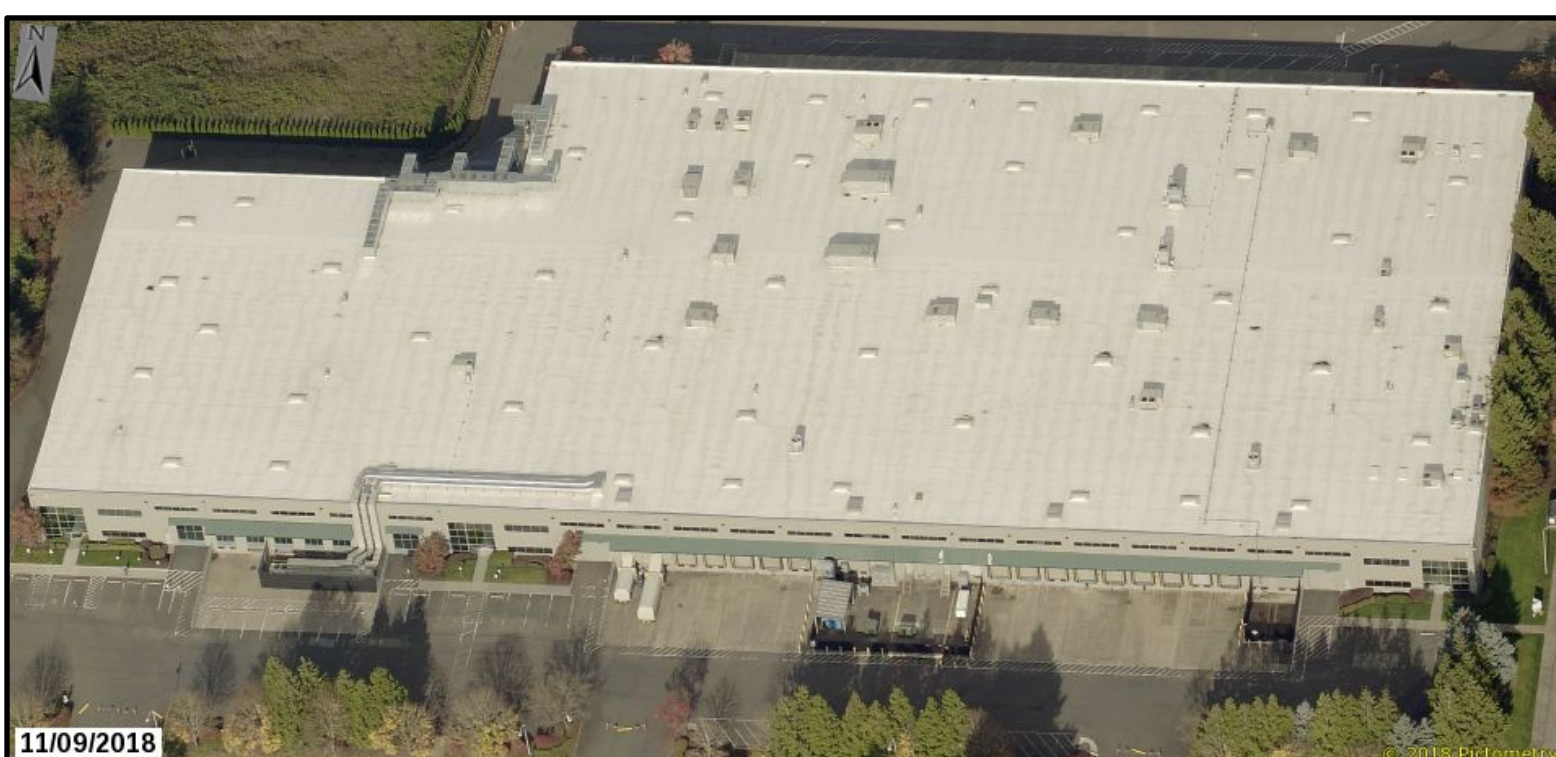

# North Valley Complex

26755 SW 95th Ave, Wilsonville, OR 97070

Sources: Esri, HERE, Garmin, FAO, NOAA, USGS, © OpenStreetMap contributors, and the GIS User Community

0 25 50 100 150 200 Feet

Map Produced 2020  
DAS EIS DGT  
Geospatial Enterprise Office  
gis.oregon.gov

Data Sources: Pictometry 2018, Esri Streets

11/09/2018

Pictometry Oblique View Facing North

This product is for informational purposes and may not have been prepared for, or be suitable for legal, engineering, or surveying purposes. Users of this information should review or consult the primary data and information sources to ascertain the usability of the information.