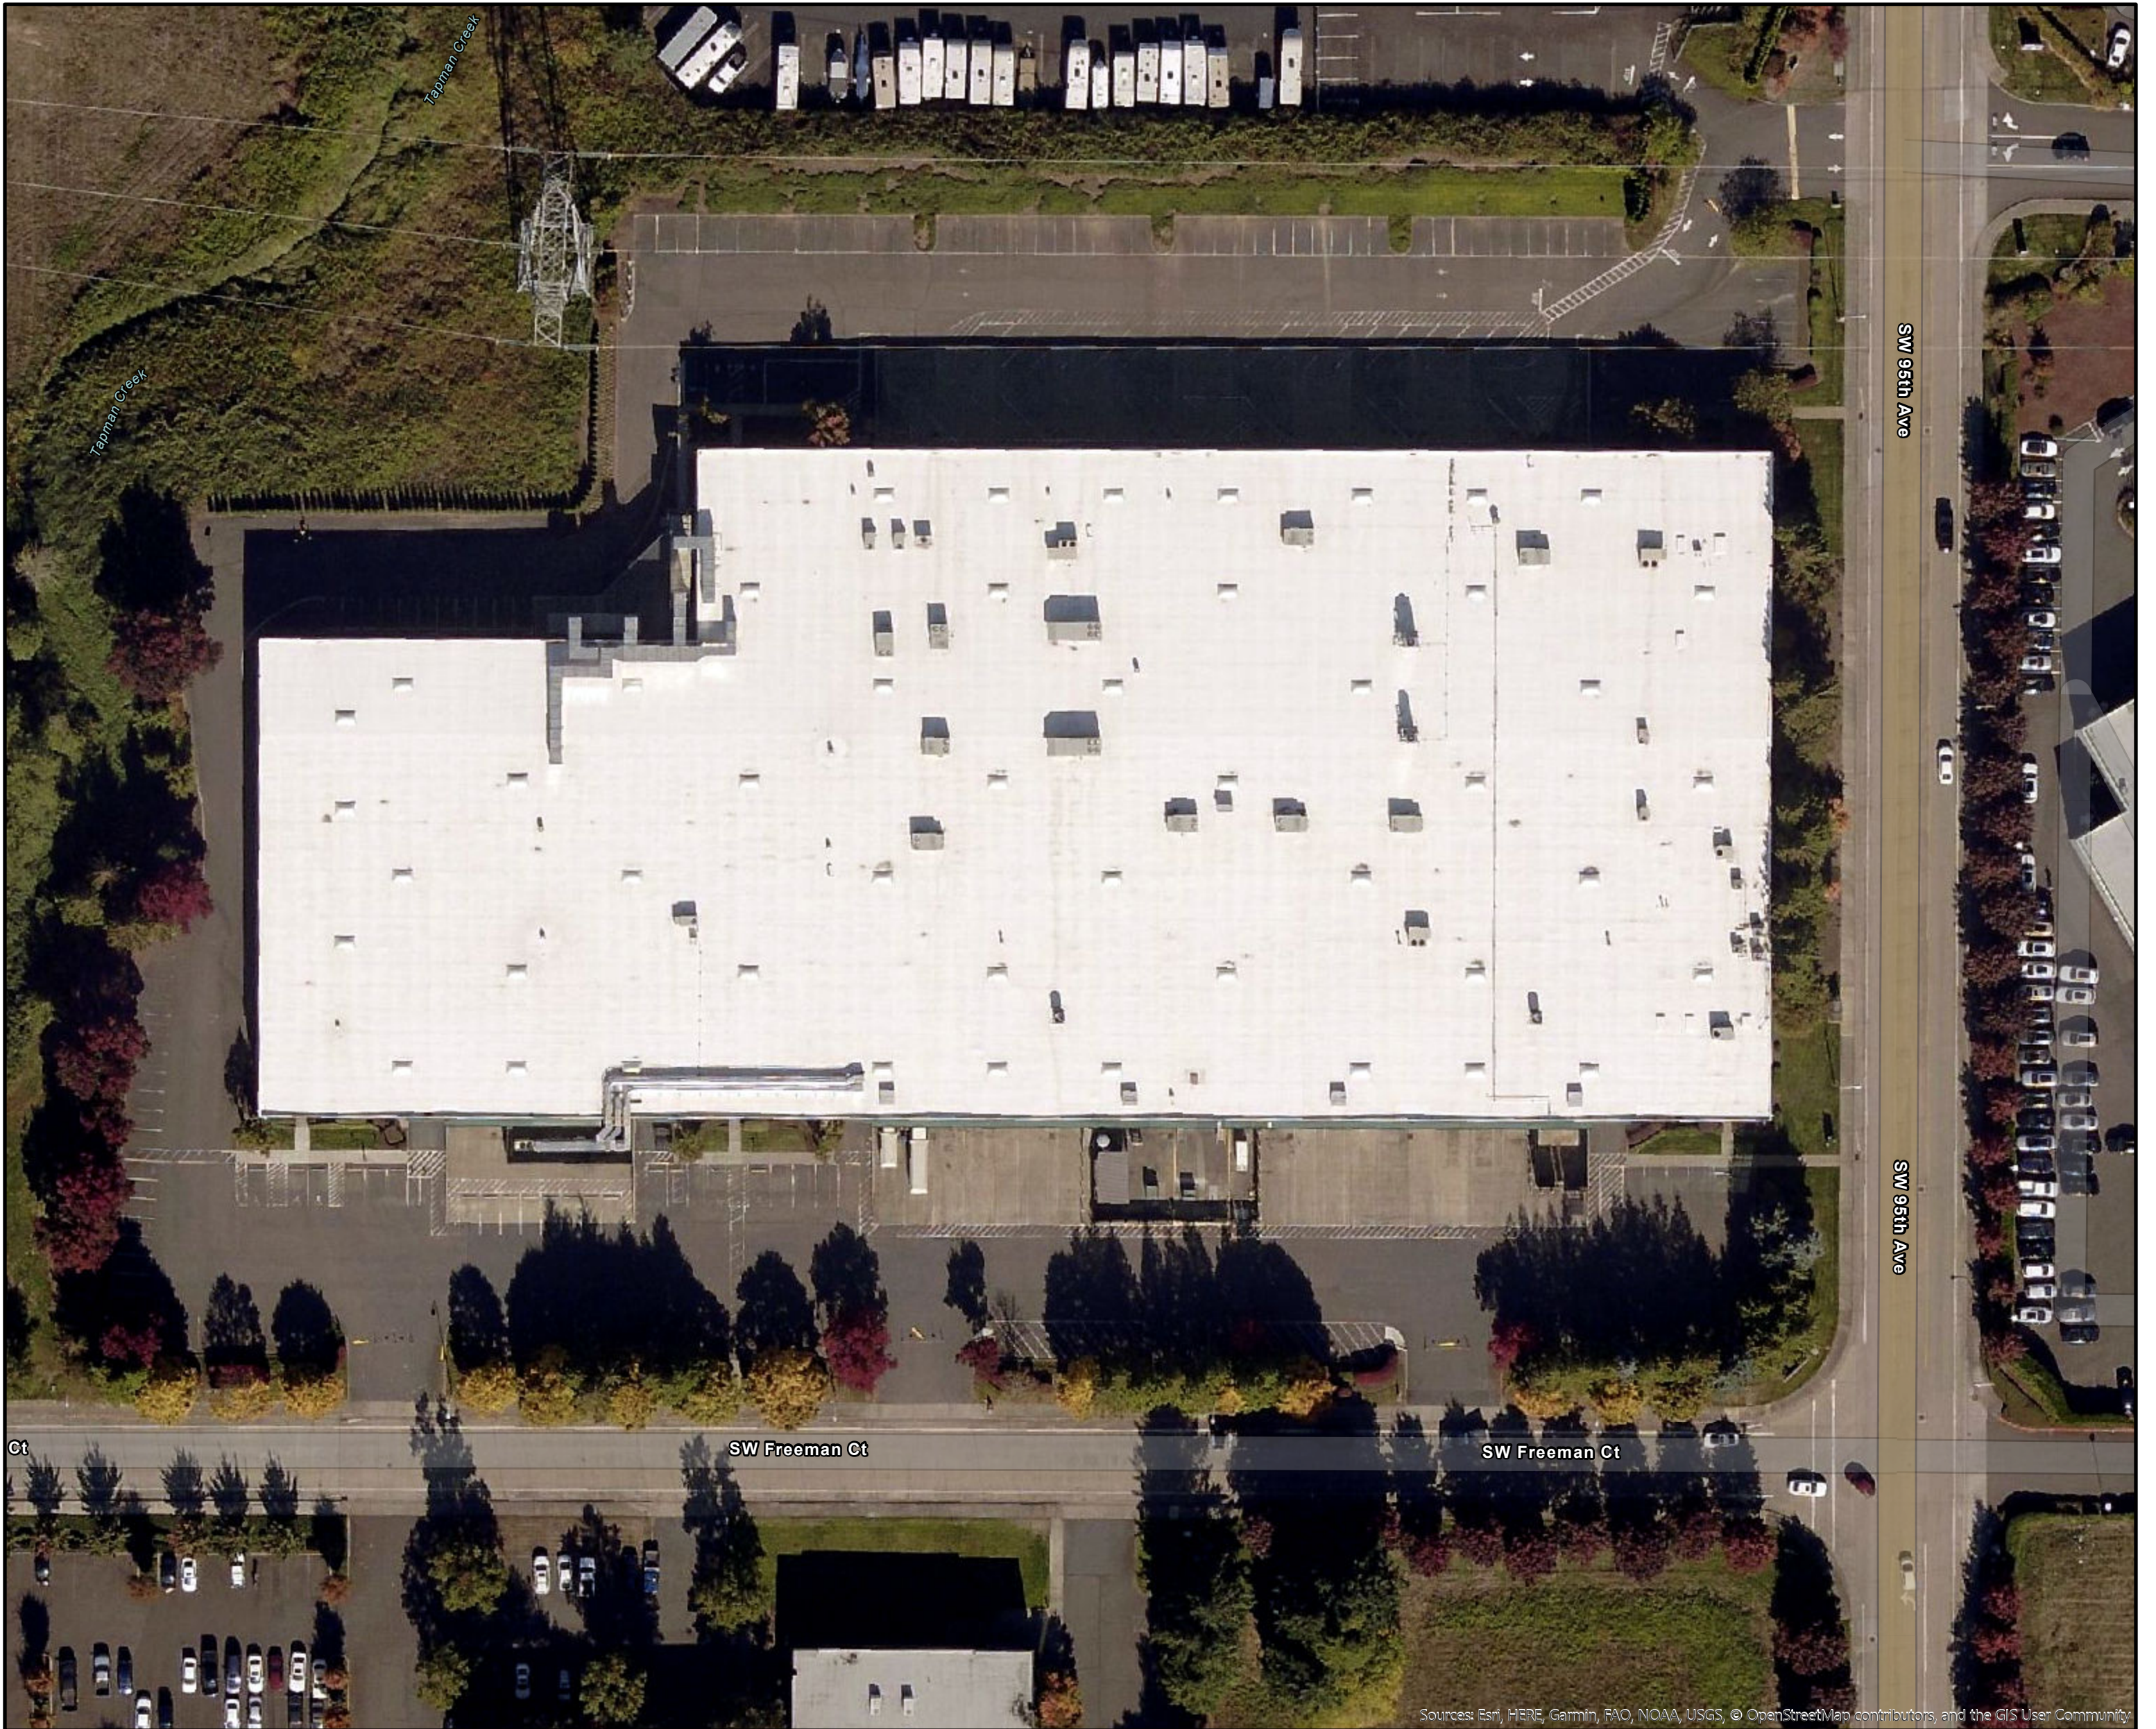

# North Valley Complex

26755 SW 95th Ave, Wilsonville, OR 97070

Sources: Esri, HERE, Garmin, FAO, NOAA, USGS, © OpenStreetMap contributors, and the GIS User Community

0 25 50 100 150 200 Feet

Map Produced 2020  
DAS EIS DGT  
Geospatial Enterprise Office  
gis.oregon.gov

Data Sources: Pictometry 2018, Esri Streets

11/09/2018

Pictometry Oblique View Facing North

This product is for informational purposes and may not have been prepared for, or be suitable for legal, engineering, or surveying purposes. Users of this information should review or consult the primary data and information sources to ascertain the usability of the information.