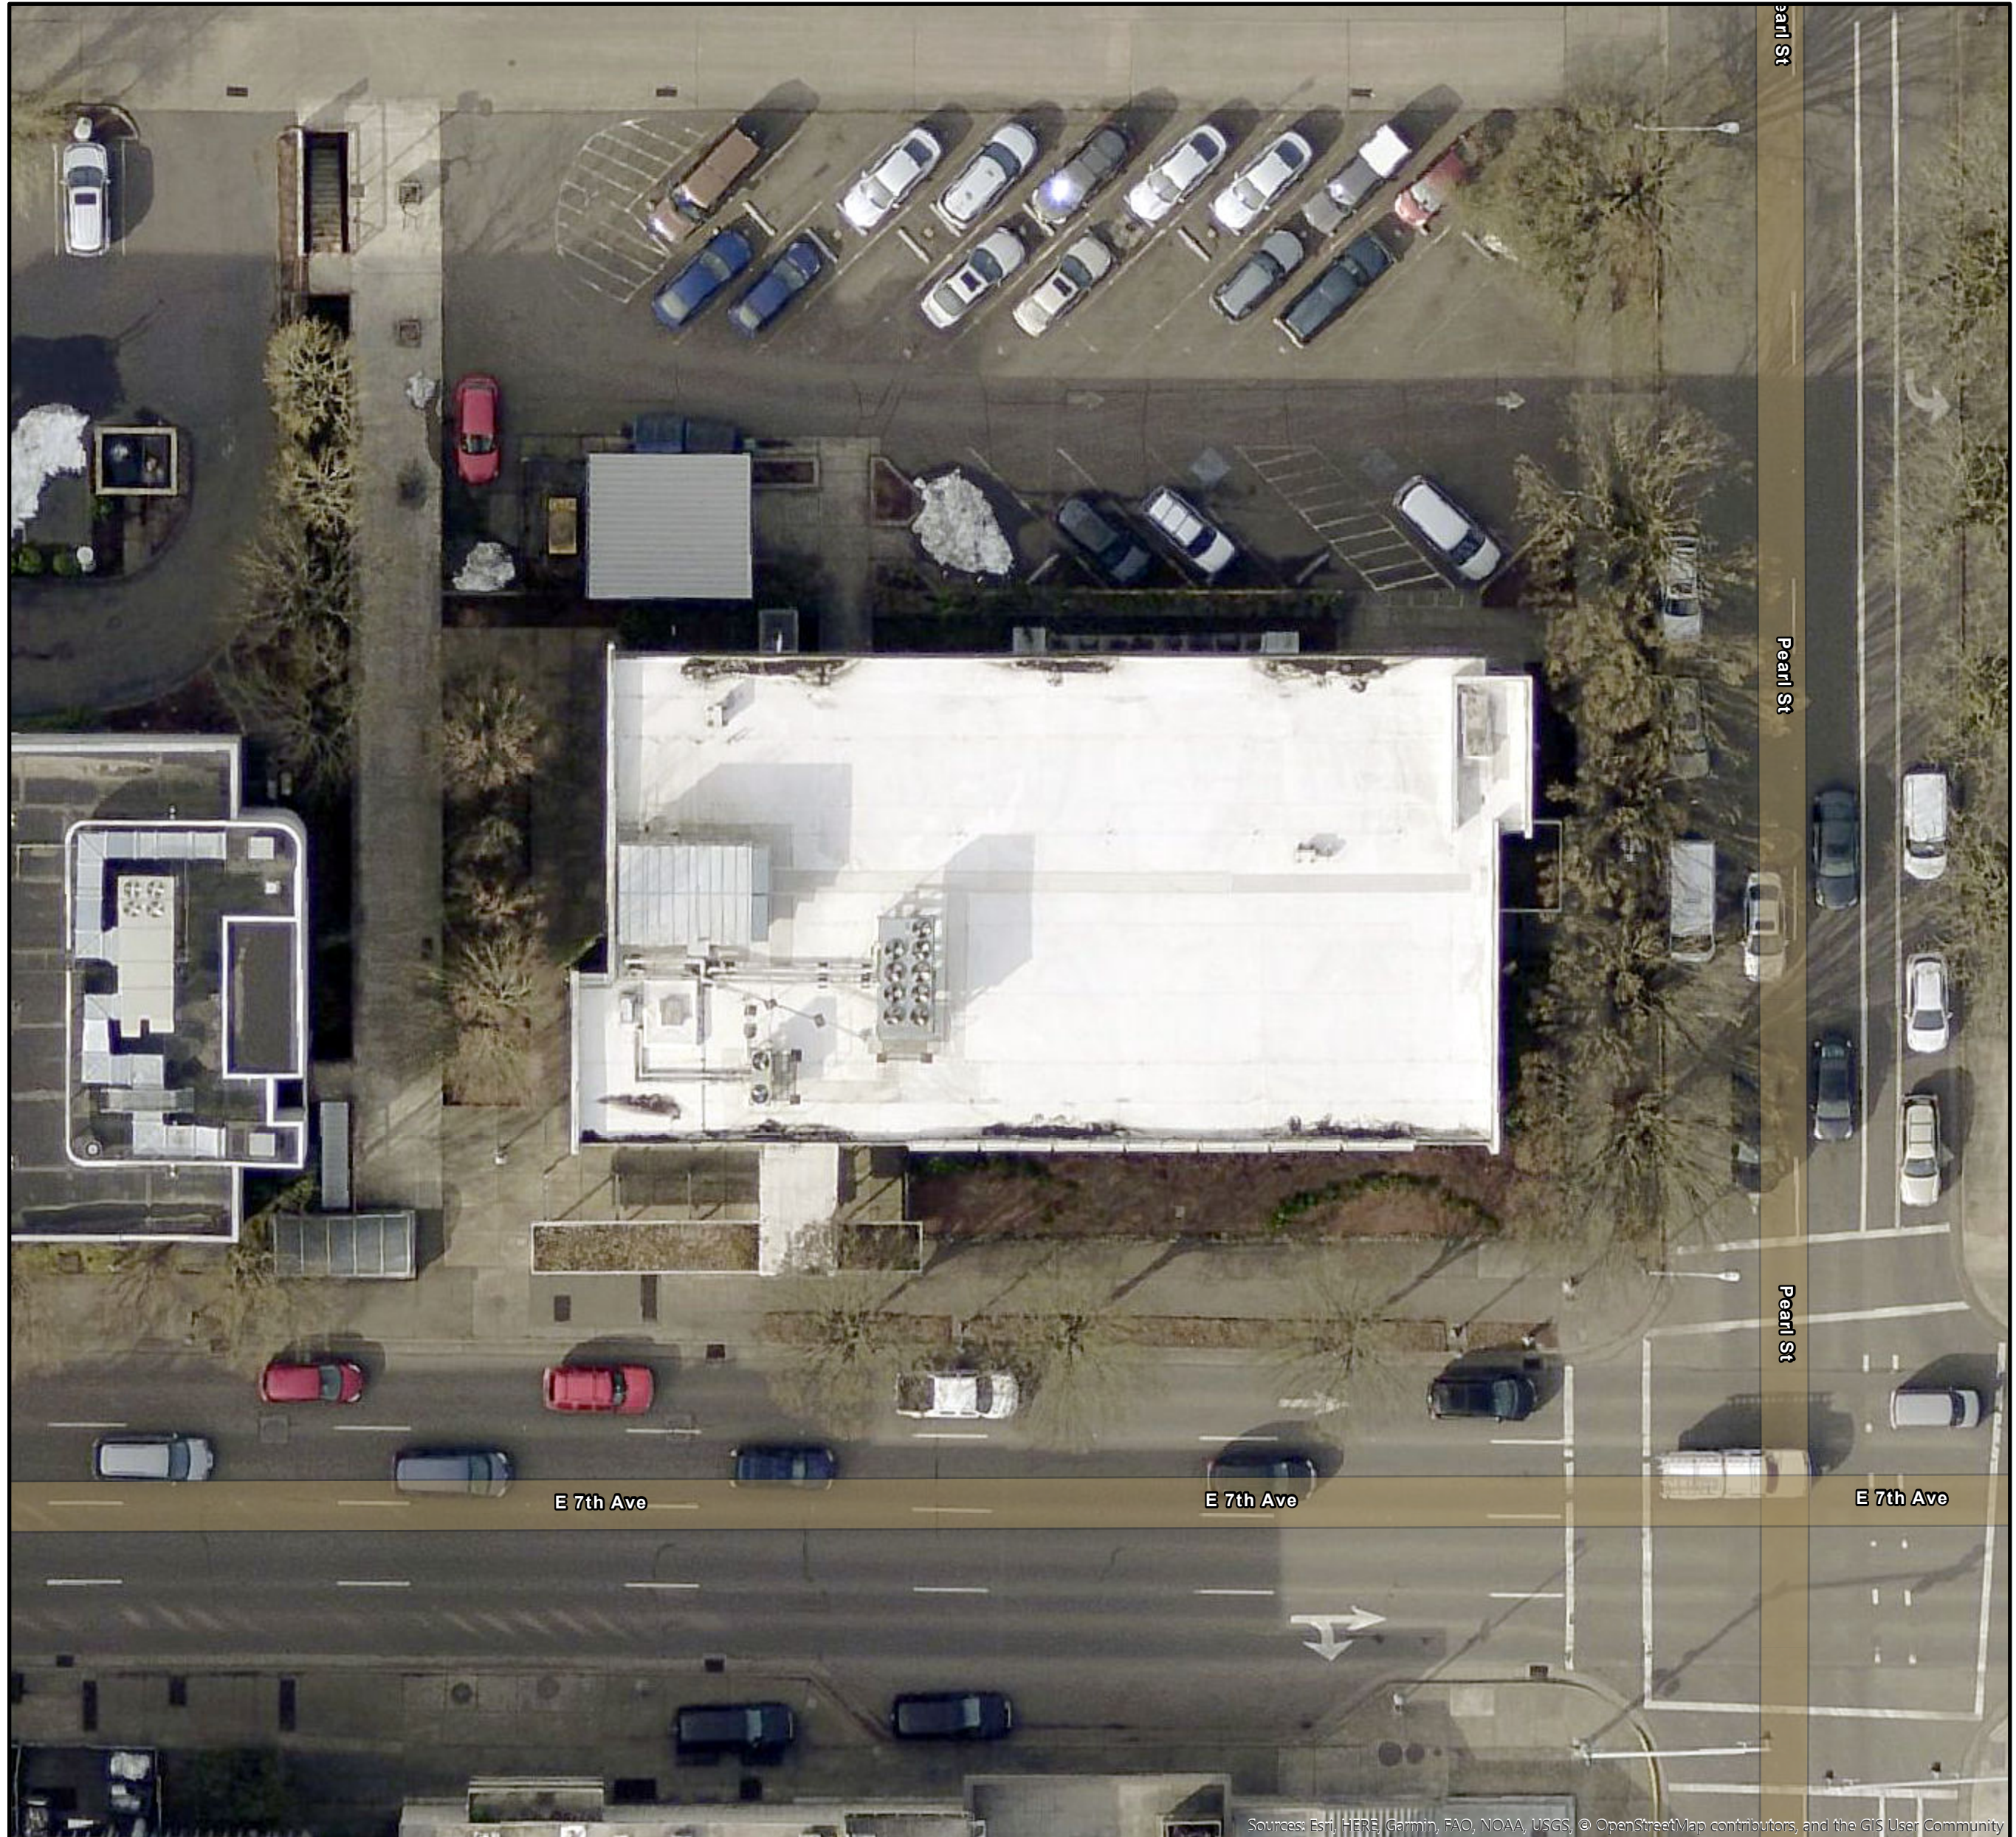

Eugene State Office Building

165 East 7th Ave, Eugene, OR 97401

0 5 10 20 30 40 Feet

Map Produced 2020
DAS EIS DGT
Geospatial Enterprise Office
gis.oregon.gov

Pictometry Oblique View Facing North

Data Sources: Pictometry 2019, Esri
Streets