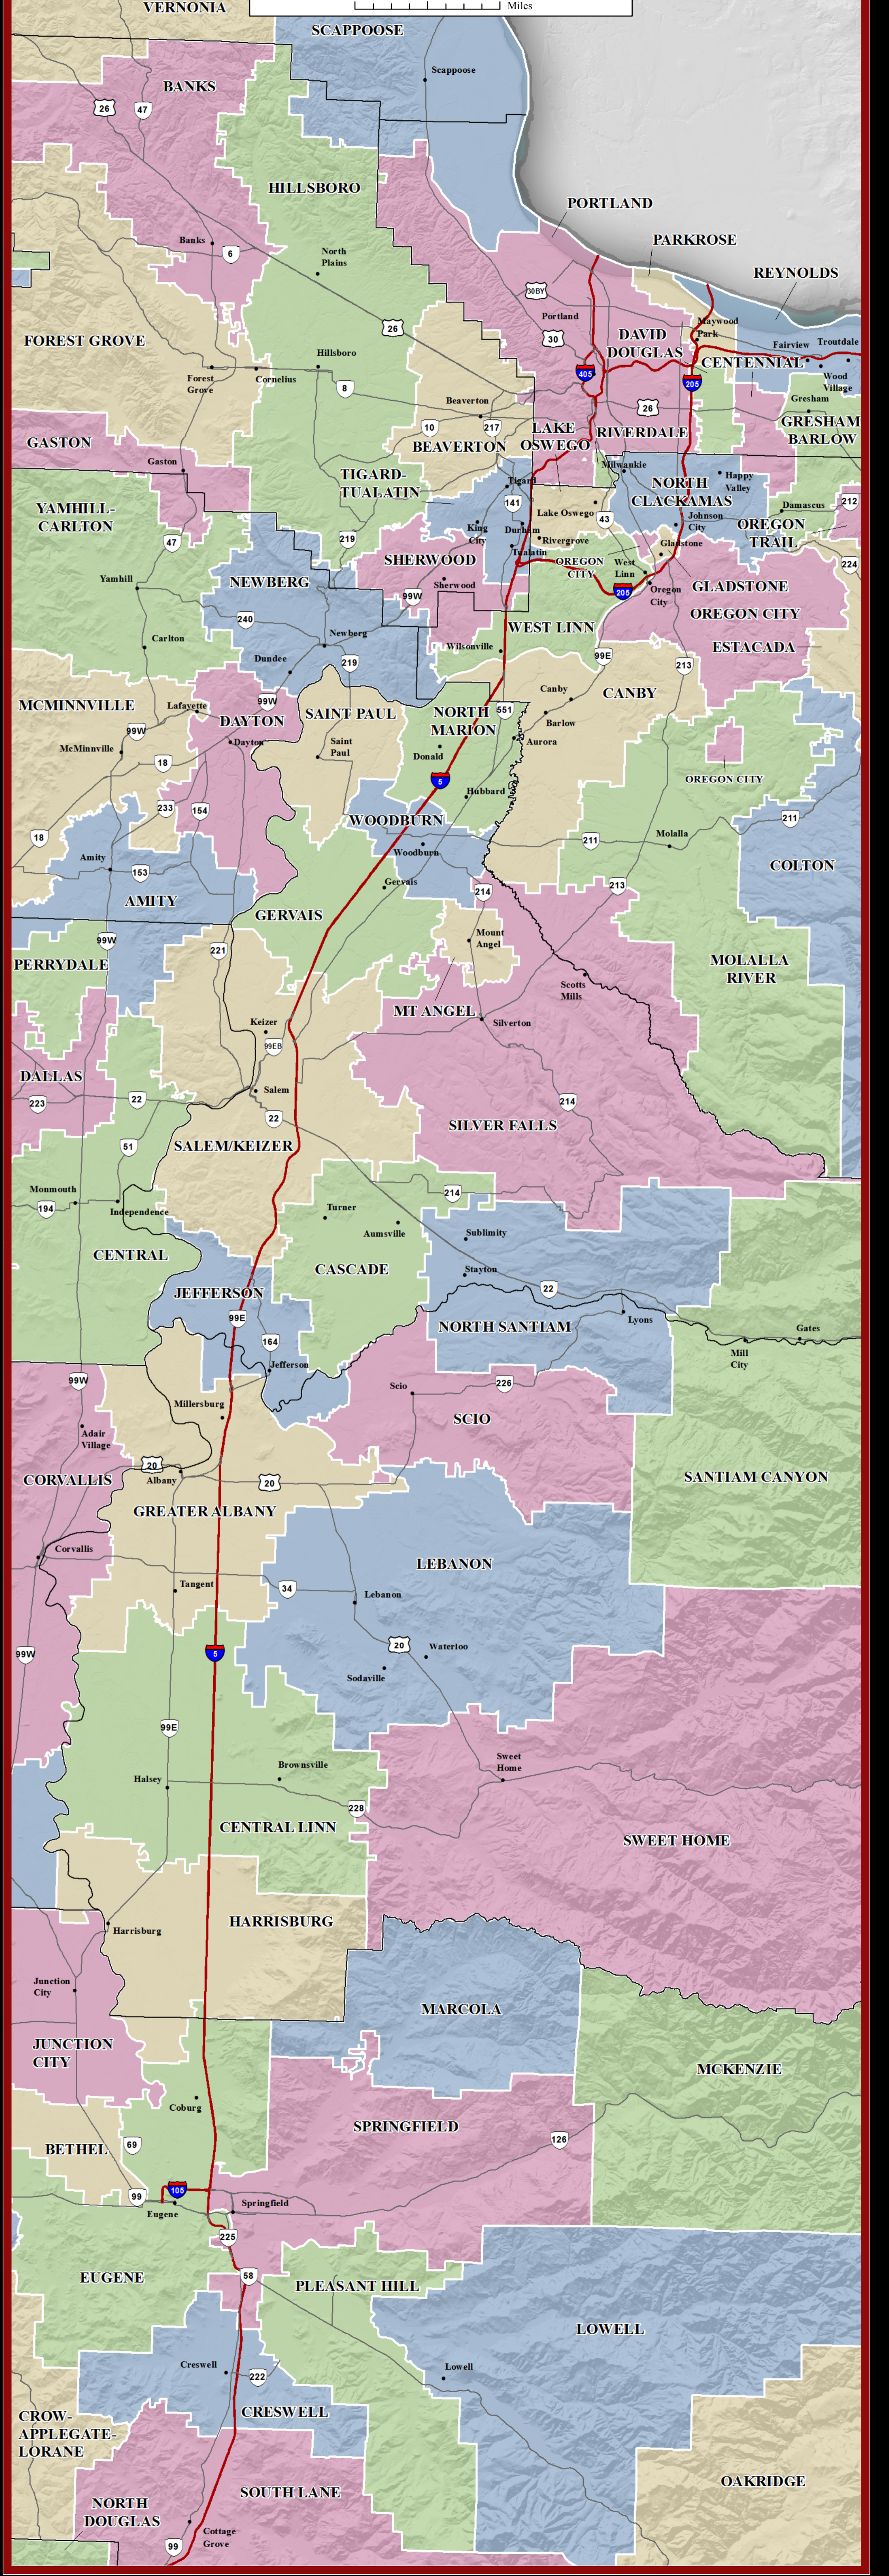

Willamette Valley

Department of Administrative Services
Geospatial Enterprise Office

An Cooperative Effort

Oregon Department of Transportation
Geospatial Information Services
October, 2012