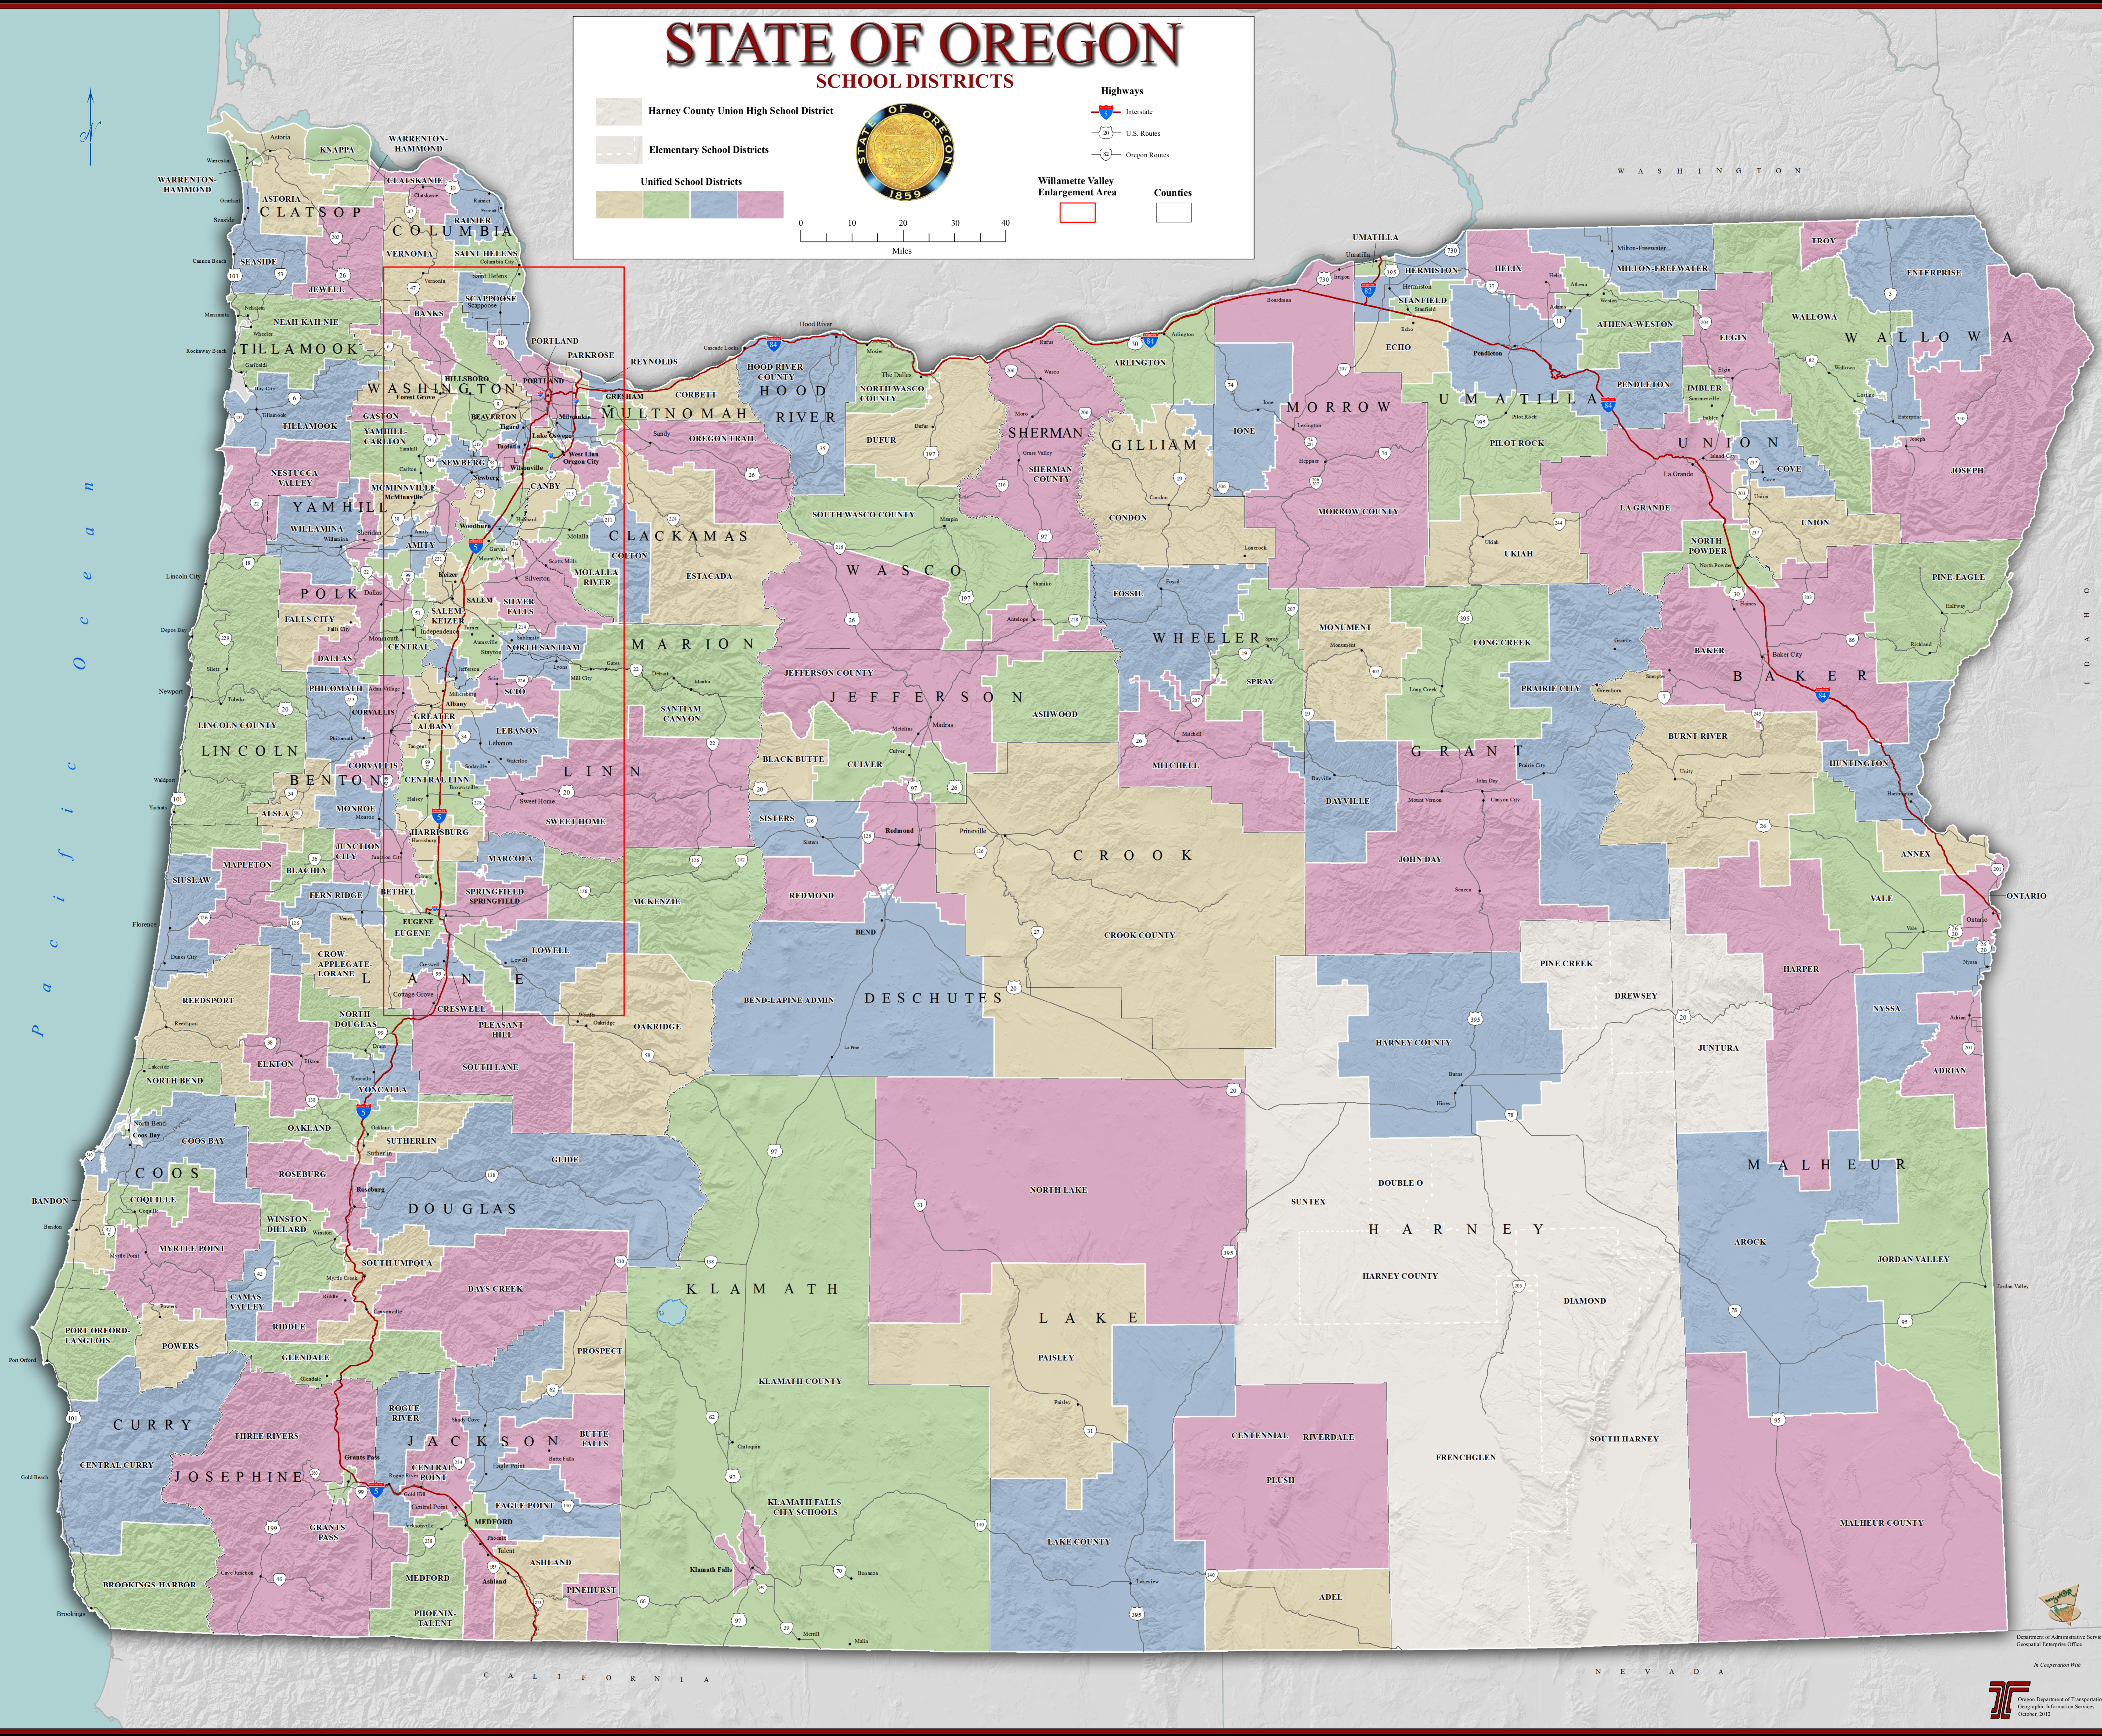

STATE OF OREGON

SCHOOL DISTRICTS

Harney County Union High School District

Elementary School Districts

Unified School Districts

Willamette Valley Enlargement Area

Counties

Highways

- Interstate
- U.S. Routes
- Oregon Routes