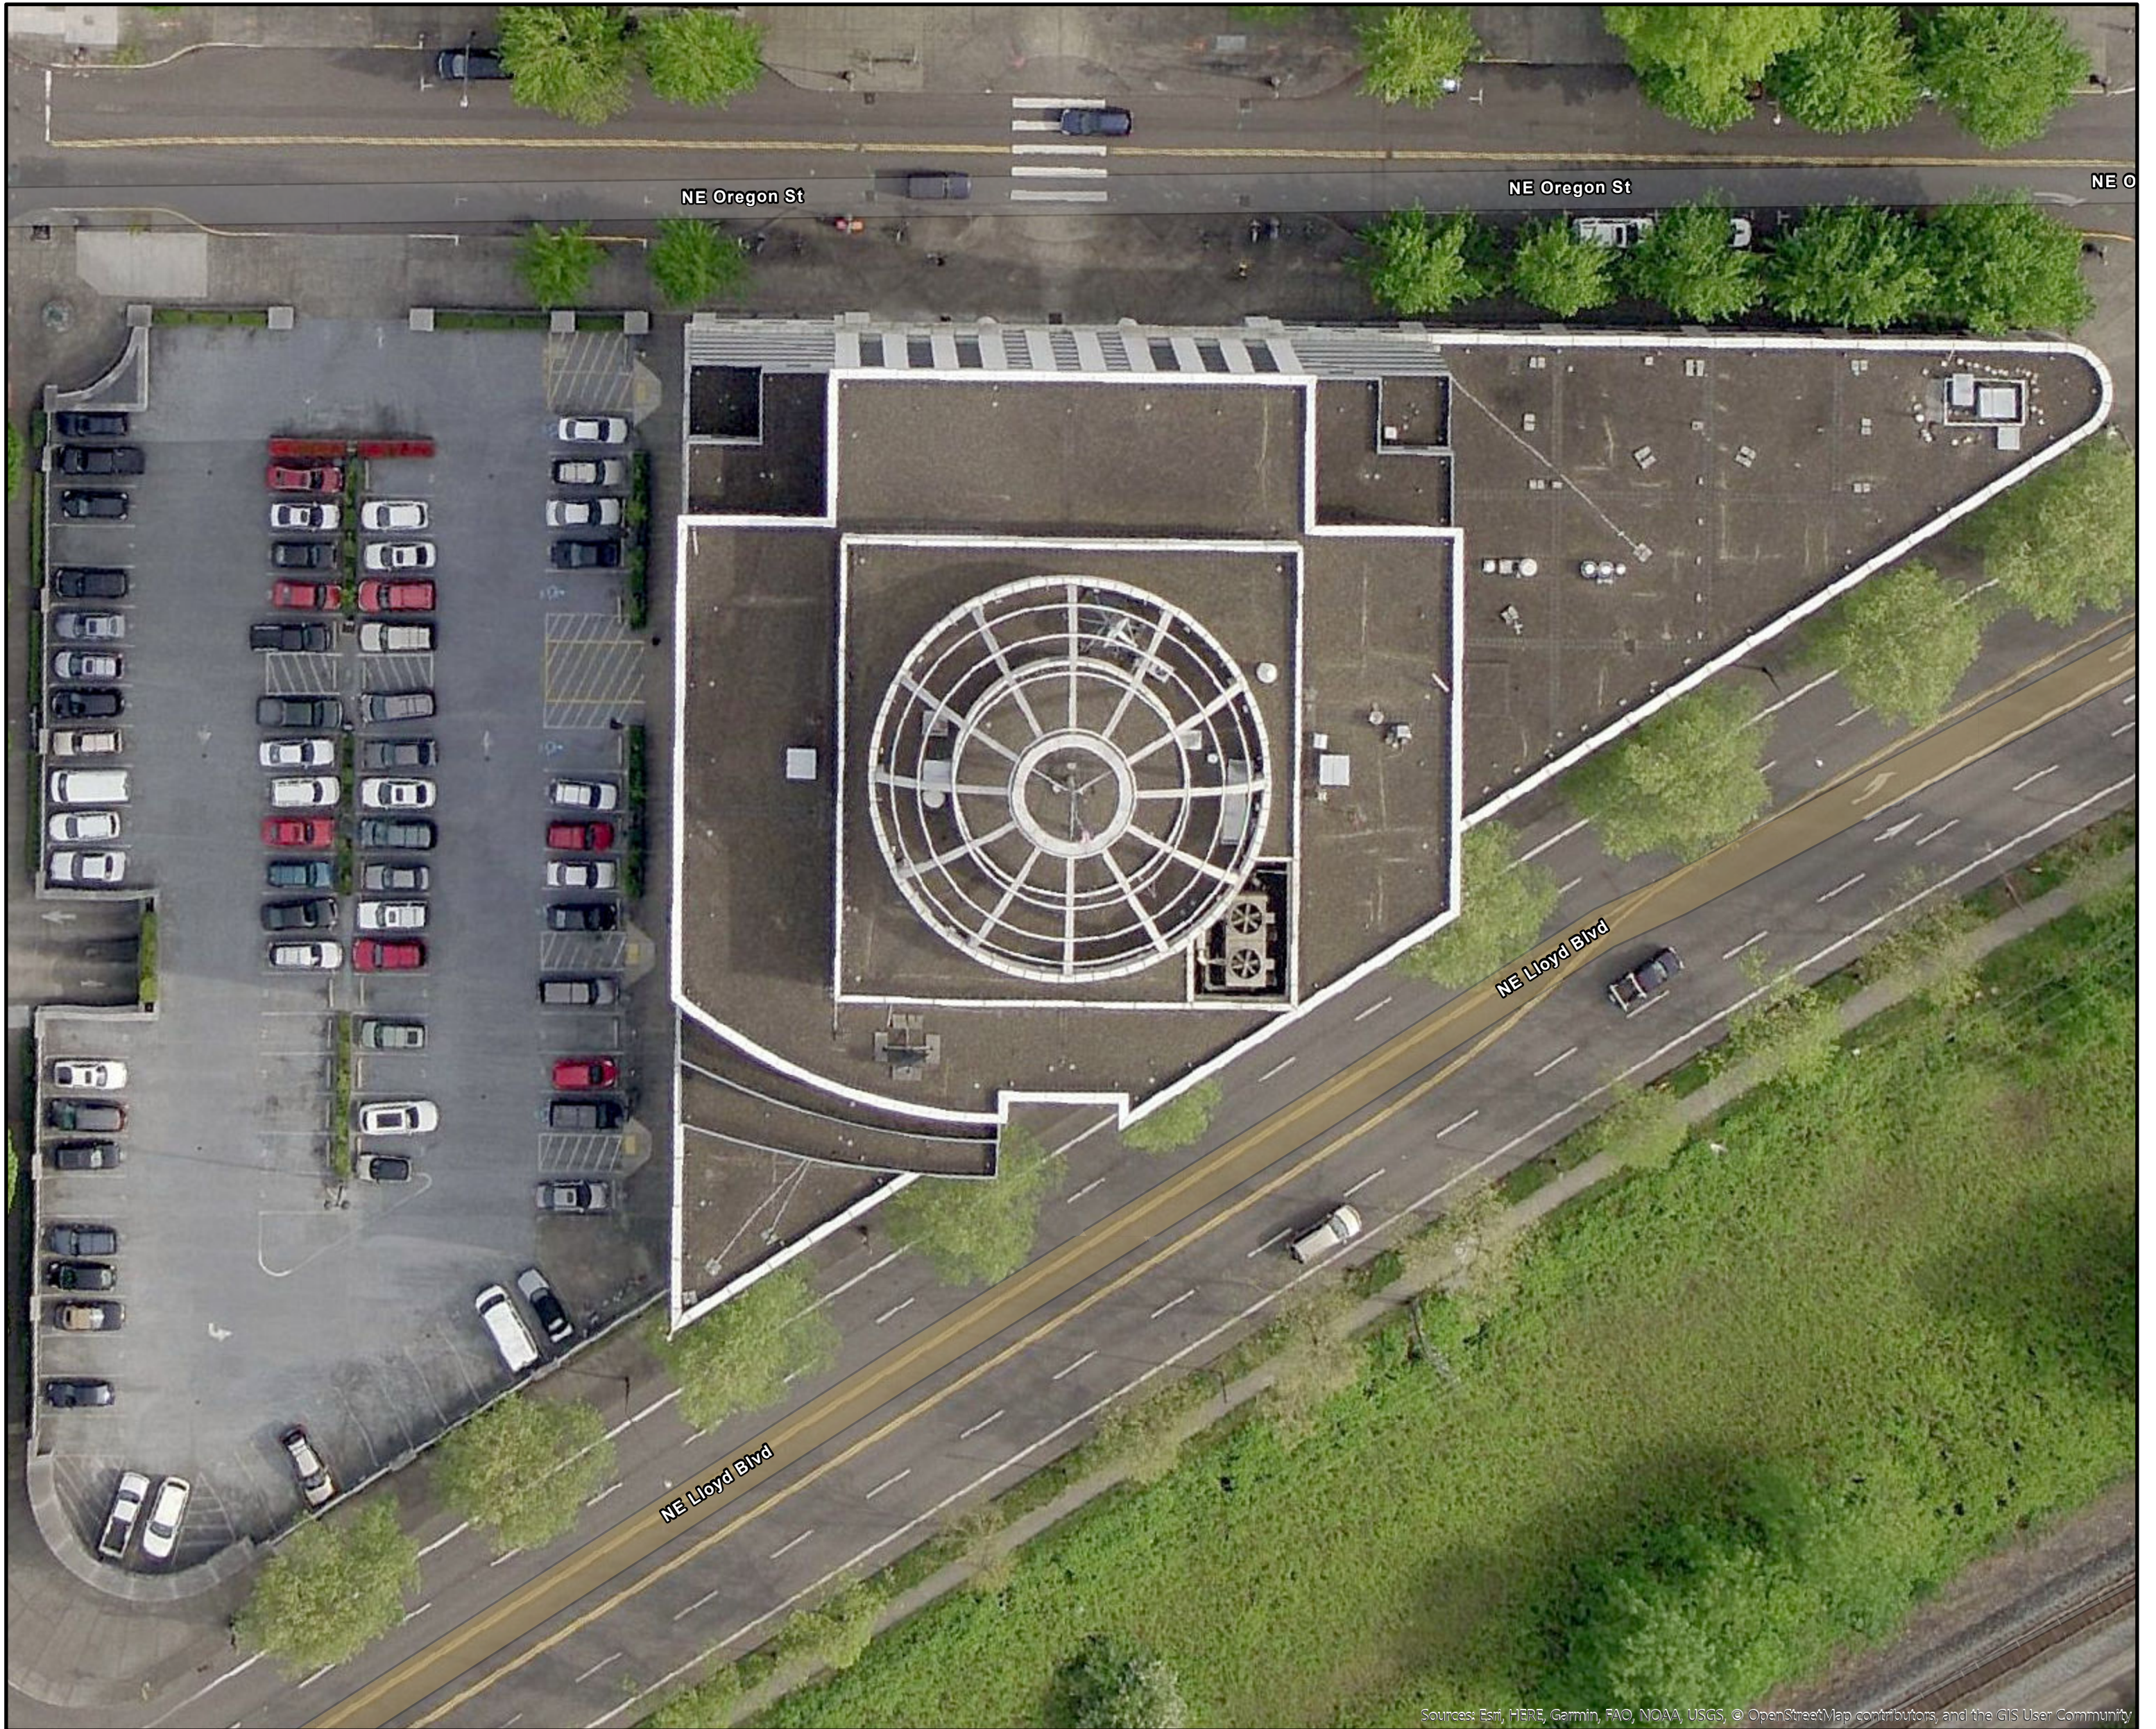

Portland State Office Building

800 NE Oregon Street, Portland, OR 97232

Pictometry Oblique View Facing North

Map Produced 2020
DAS EIS DGT
Geospatial Enterprise Office
gis.oregon.gov

Data Sources: Pictometry 2011, Esri Streets