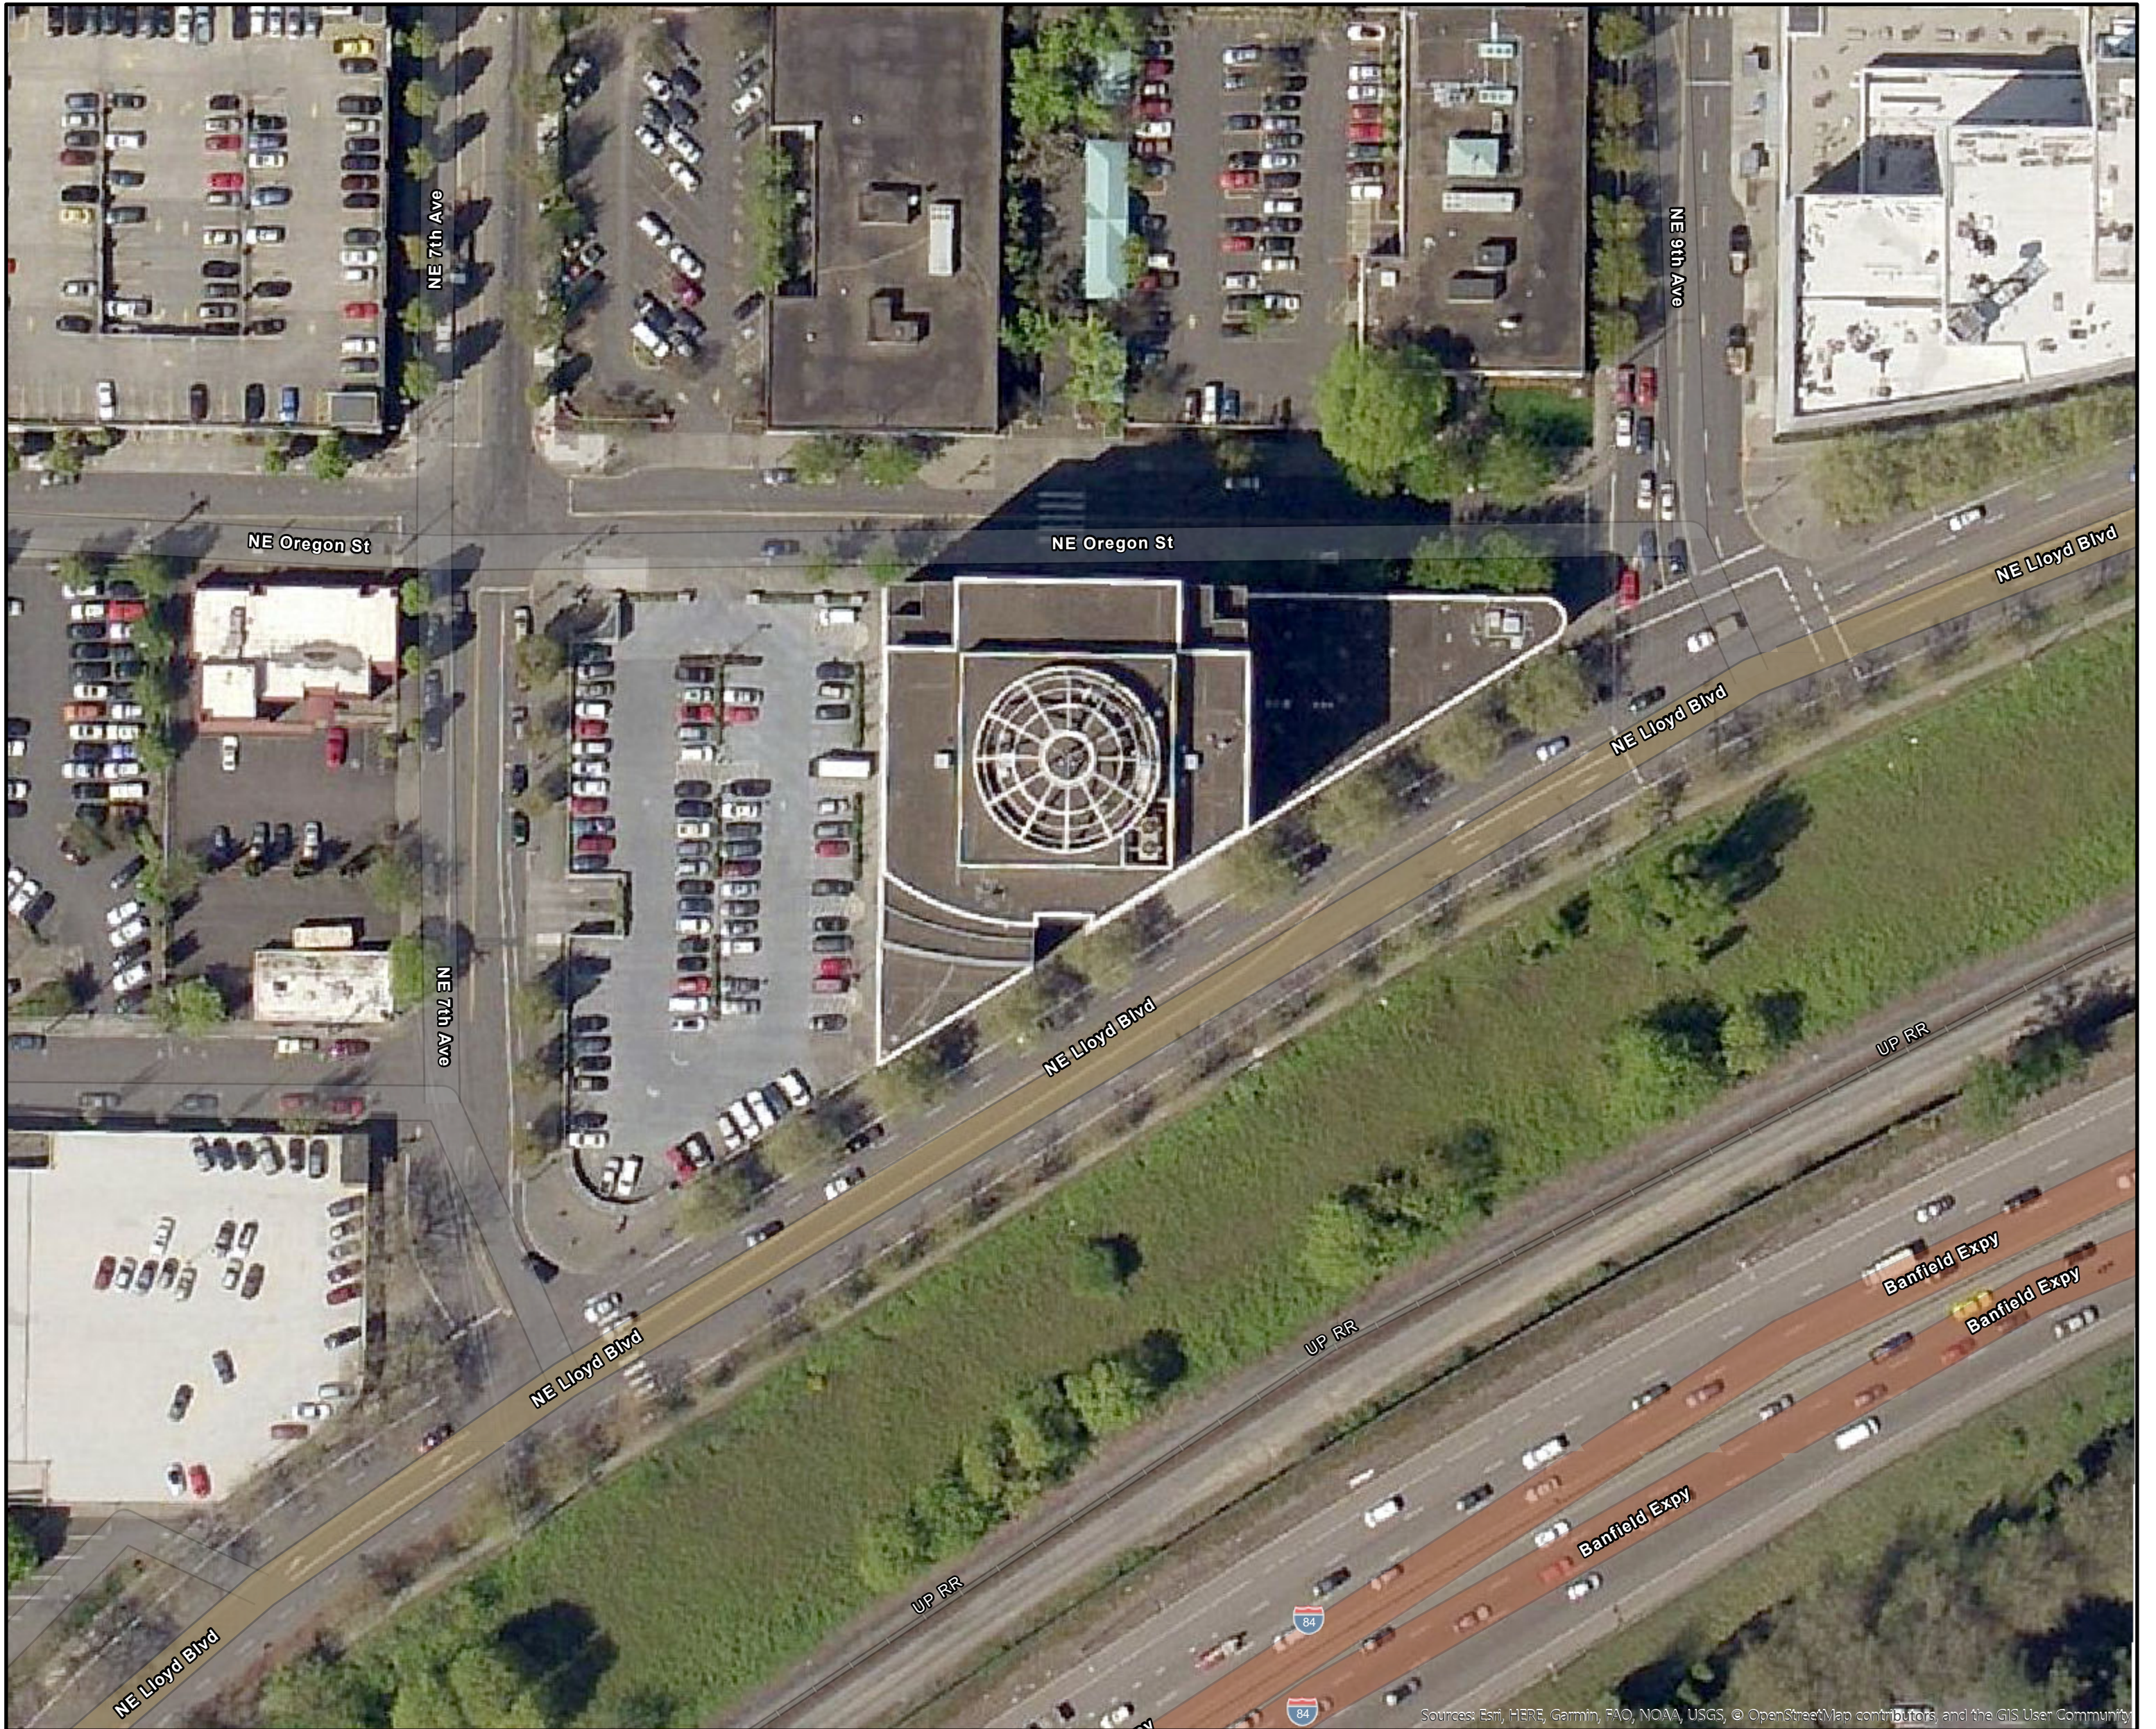

Portland State Office Building

800 NE Oregon Street, Portland, OR 97232

Sources: Esri, HERE, Garmin, F10, NOAA, USGS, © OpenStreetMap contributors and the GIS User Community

0 25 50 100 150 200 Feet

Pictometry Oblique View Facing North