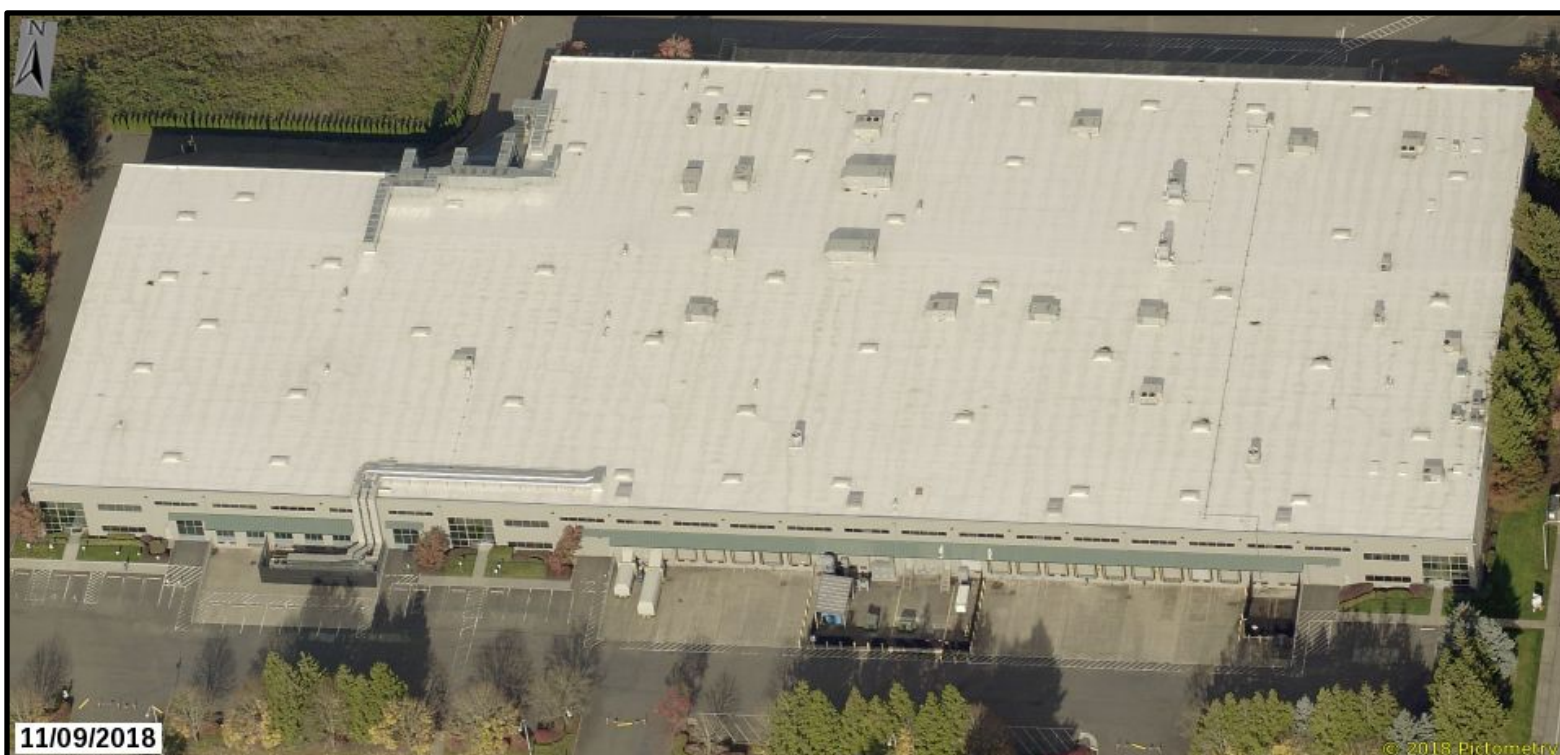

# North Valley Complex

26755 SW 95th Ave, Wilsonville, OR 97070

Pictometry Oblique View Facing North

Map Produced 2020  
DAS EIS DGT  
Geospatial Enterprise Office  
[gis.oregon.gov](http://gis.oregon.gov)