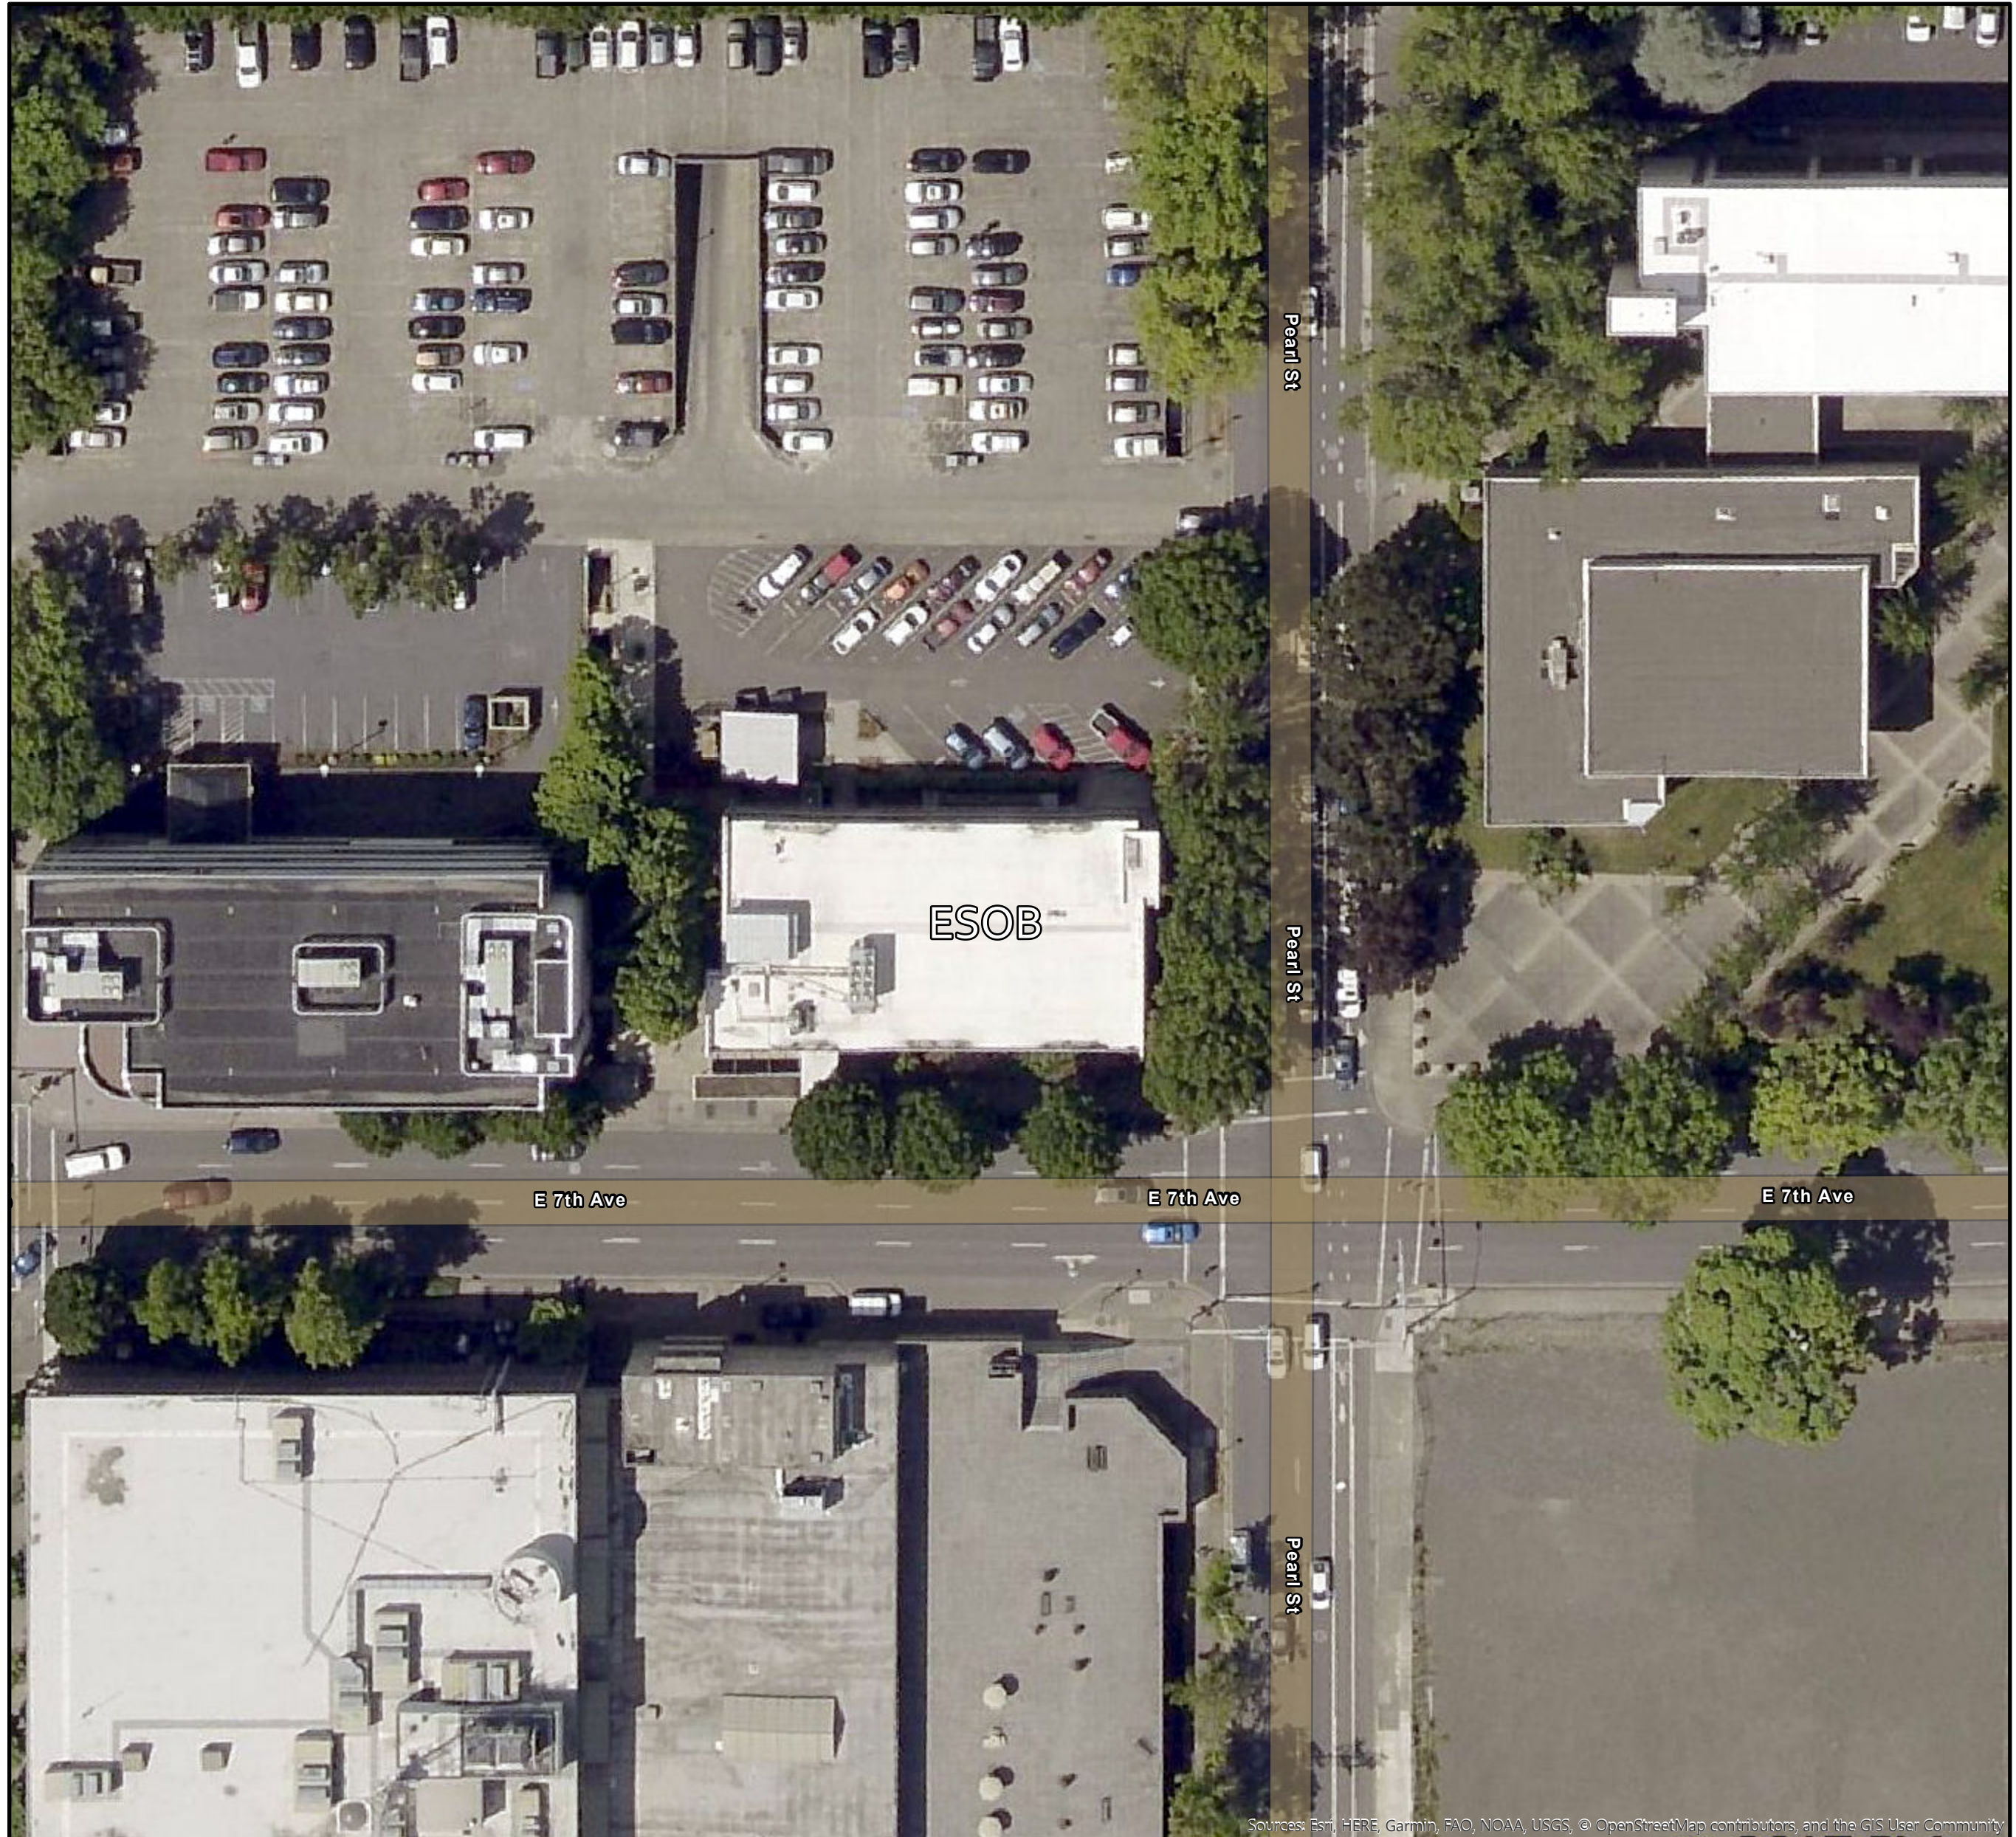

Eugene State Office Building

165 East 7th Ave, Eugene, OR 97401

Map Produced 2020
DAS EIS DGT
Geospatial Enterprise Office
gis.oregon.gov

Pictometry Oblique View Facing North

Data Sources: Pictometry 2017, Esri
Streets